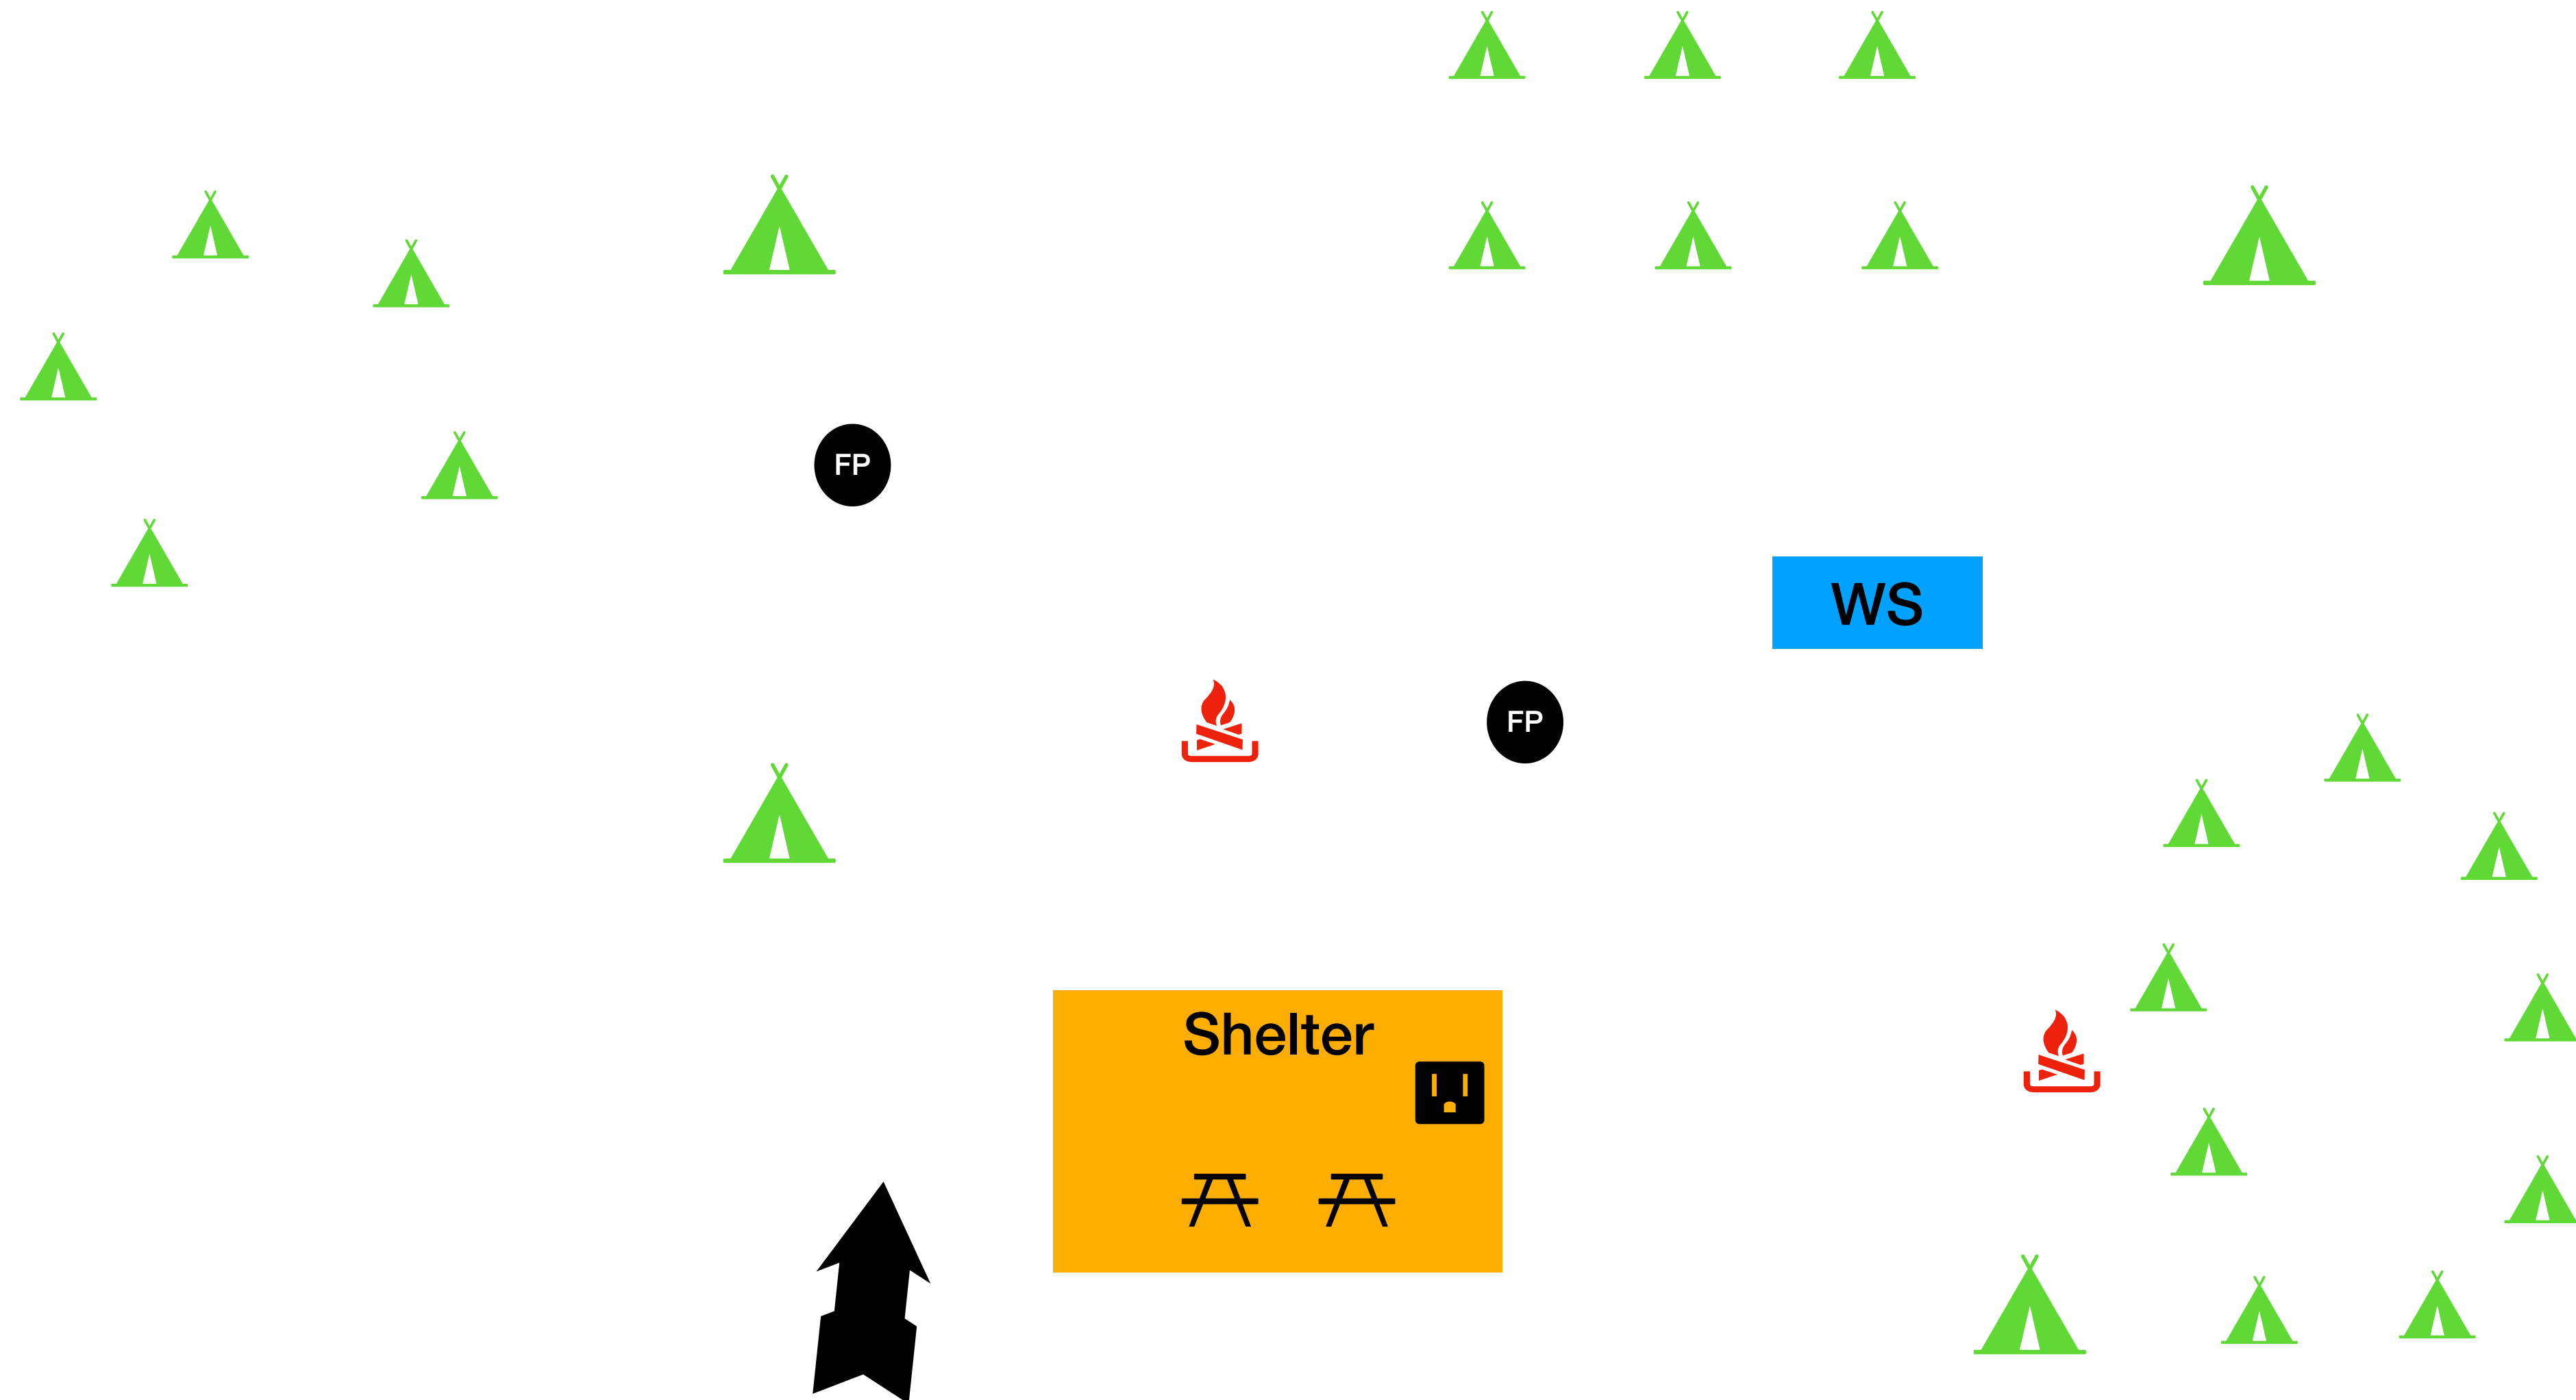

Camp Site #10 - Pawnee

Capacity: 36 youth, 6 leaders. Electricity available.

Note: This Is an approximate layout of this campsite and is subject to change.