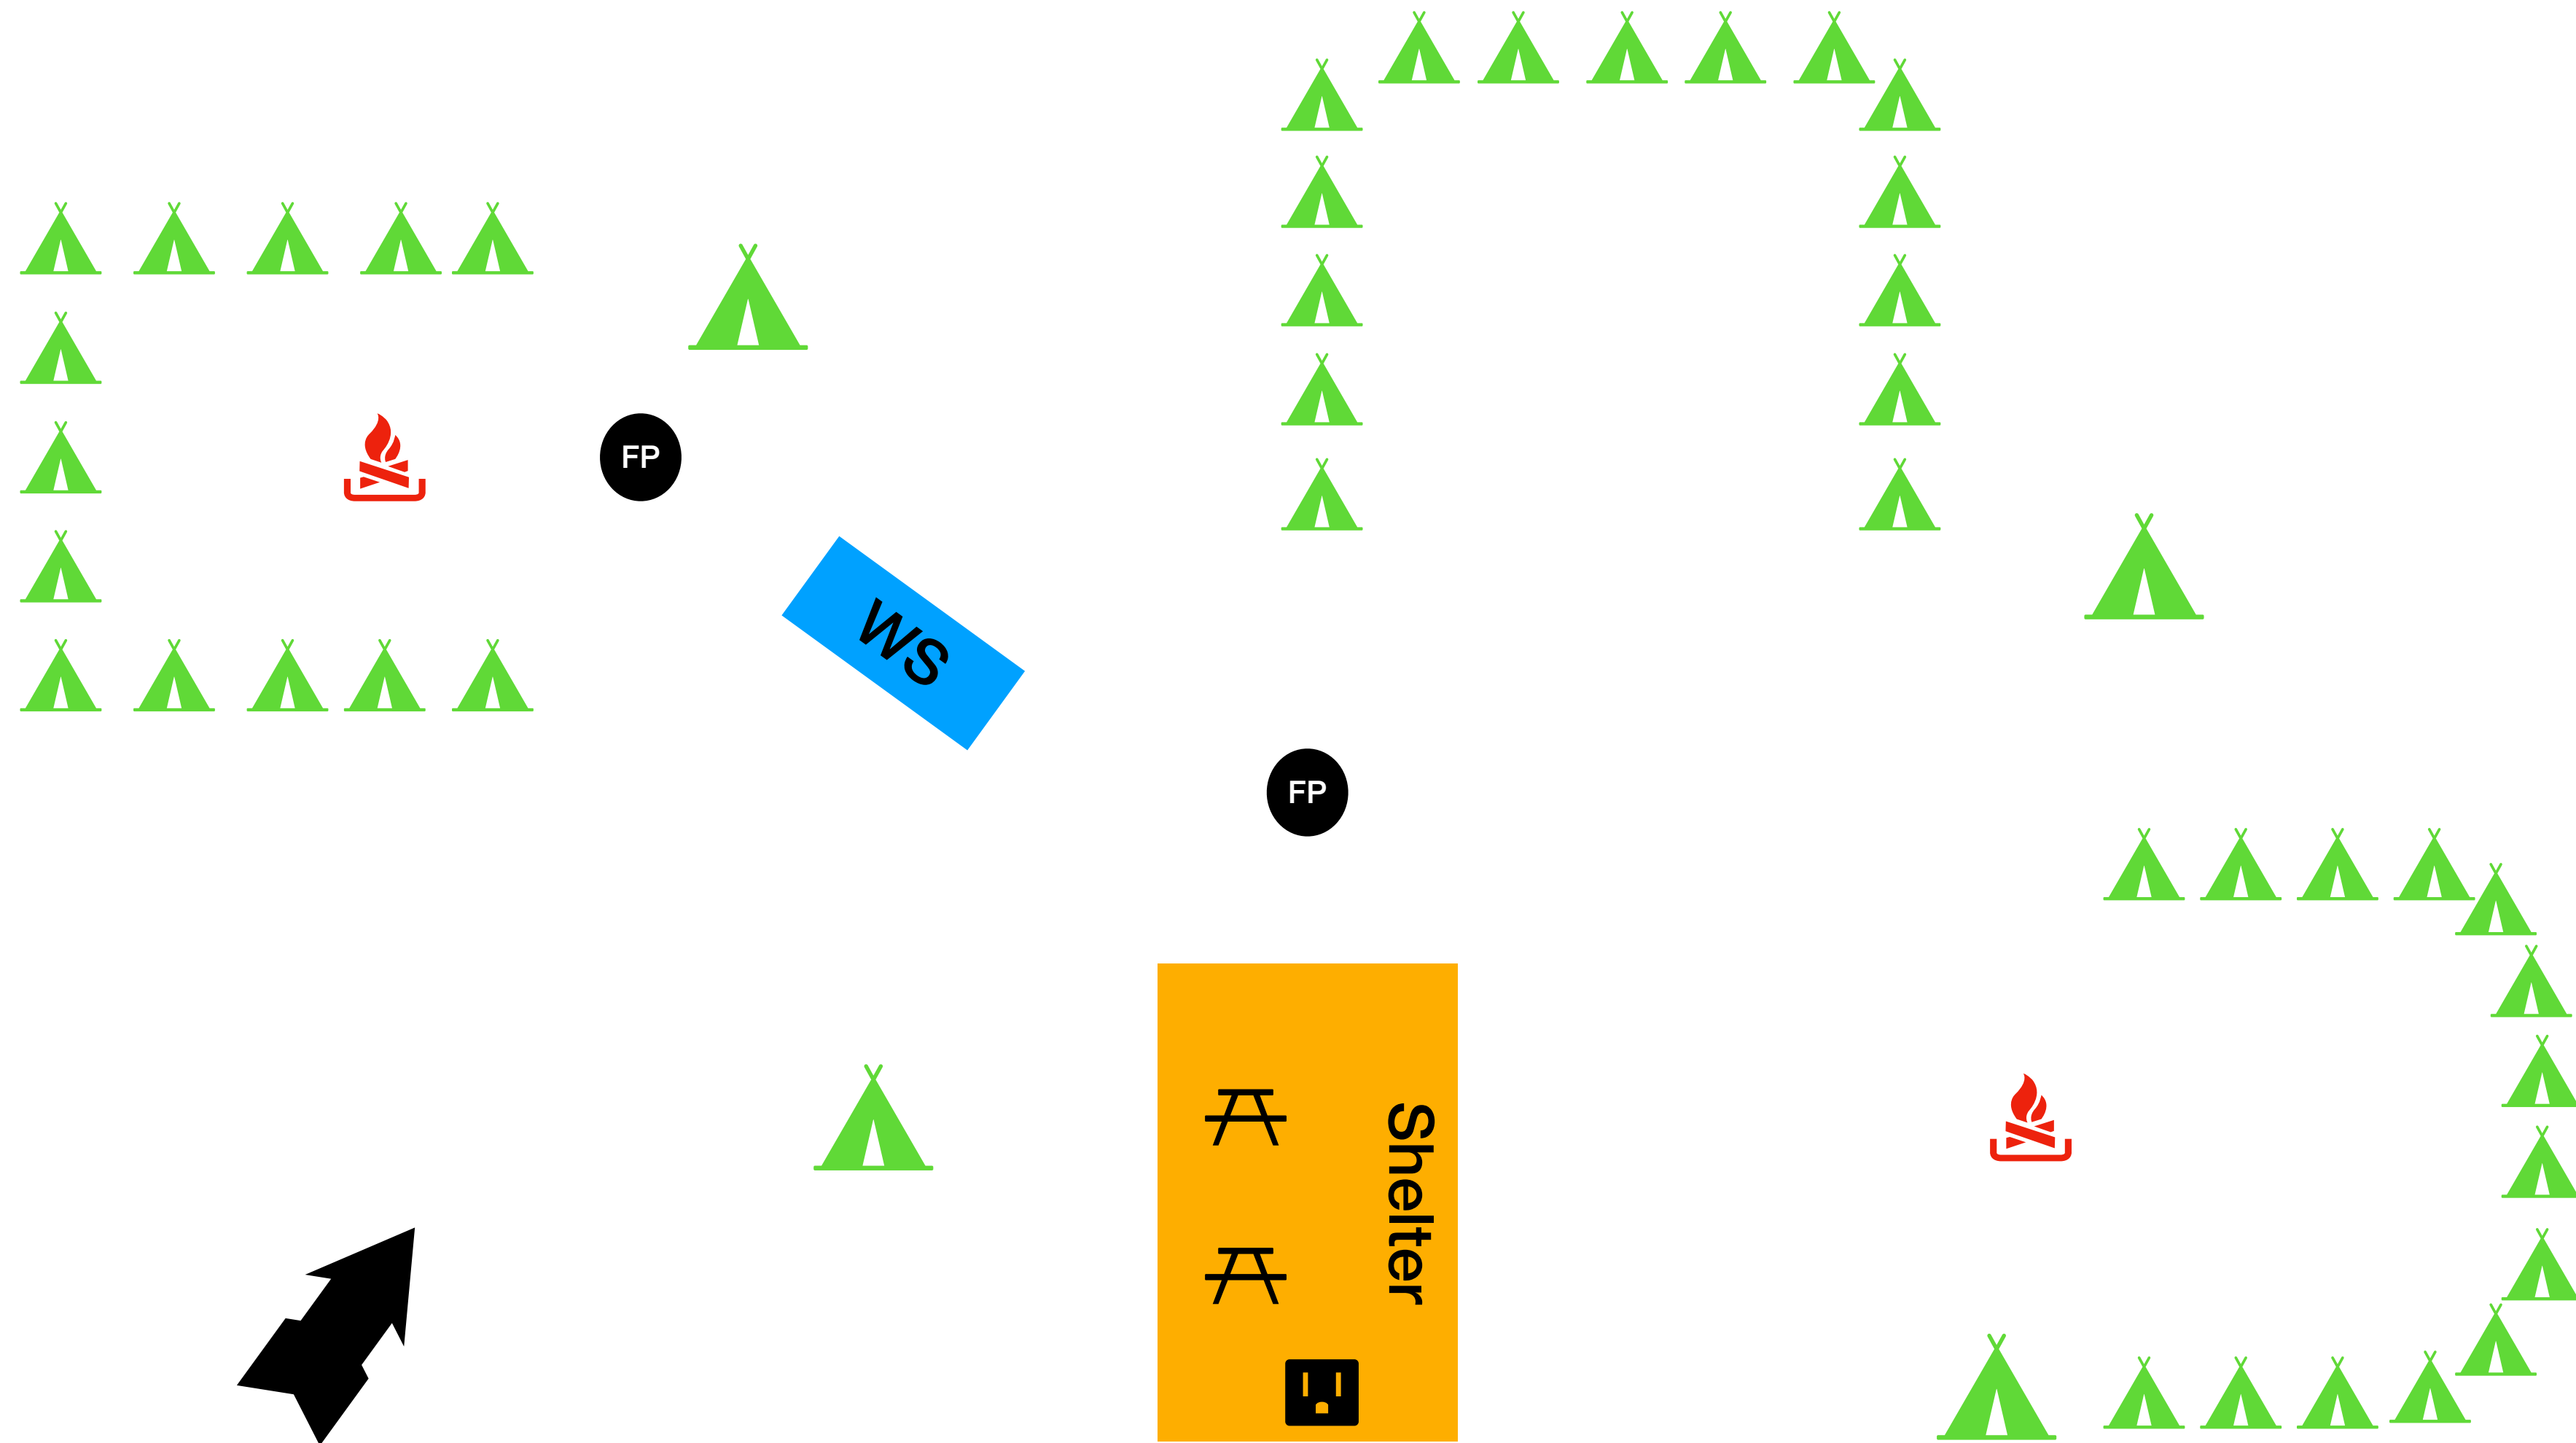

# Camp Site #11 - Sioux

Capacity: 84 youth, 8 leaders. Electricity available.

Note: This Is an approximate layout of this campsite and is subject to change.