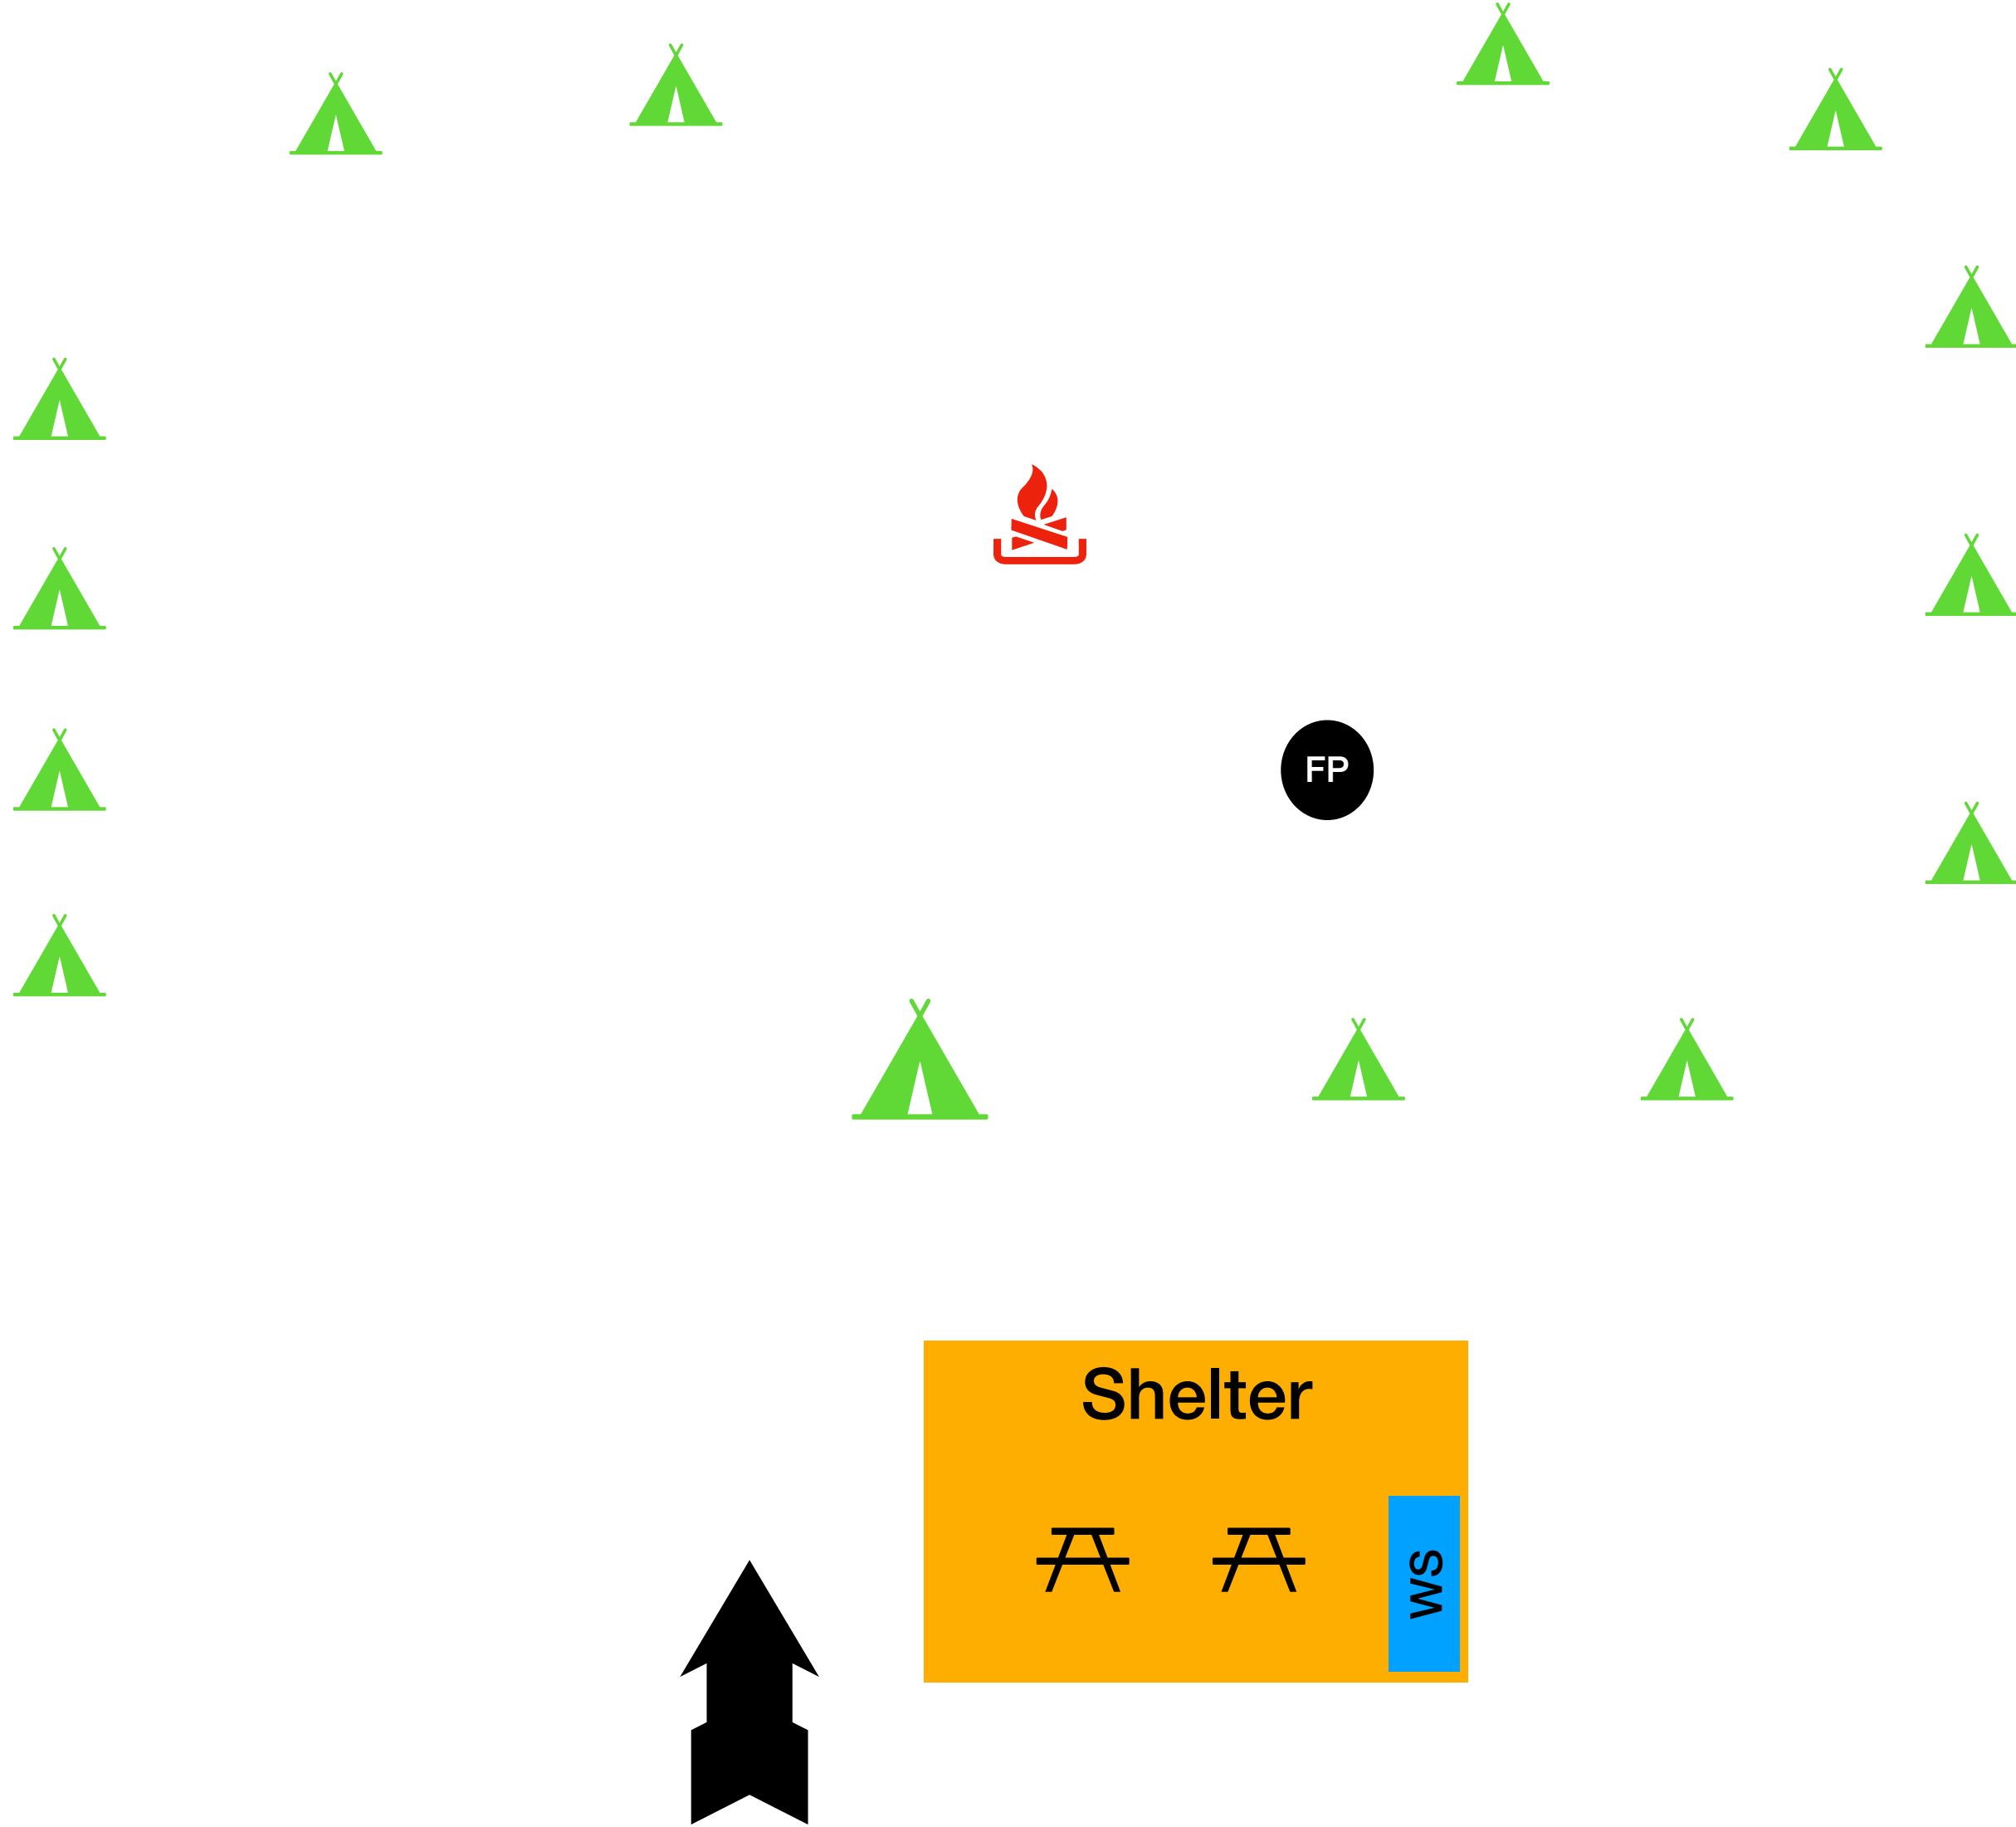

Camp Site #12 - Saura

Capacity: 26 youth, 2 leaders

Note: This Is an approximate layout of this campsite and is subject to change.