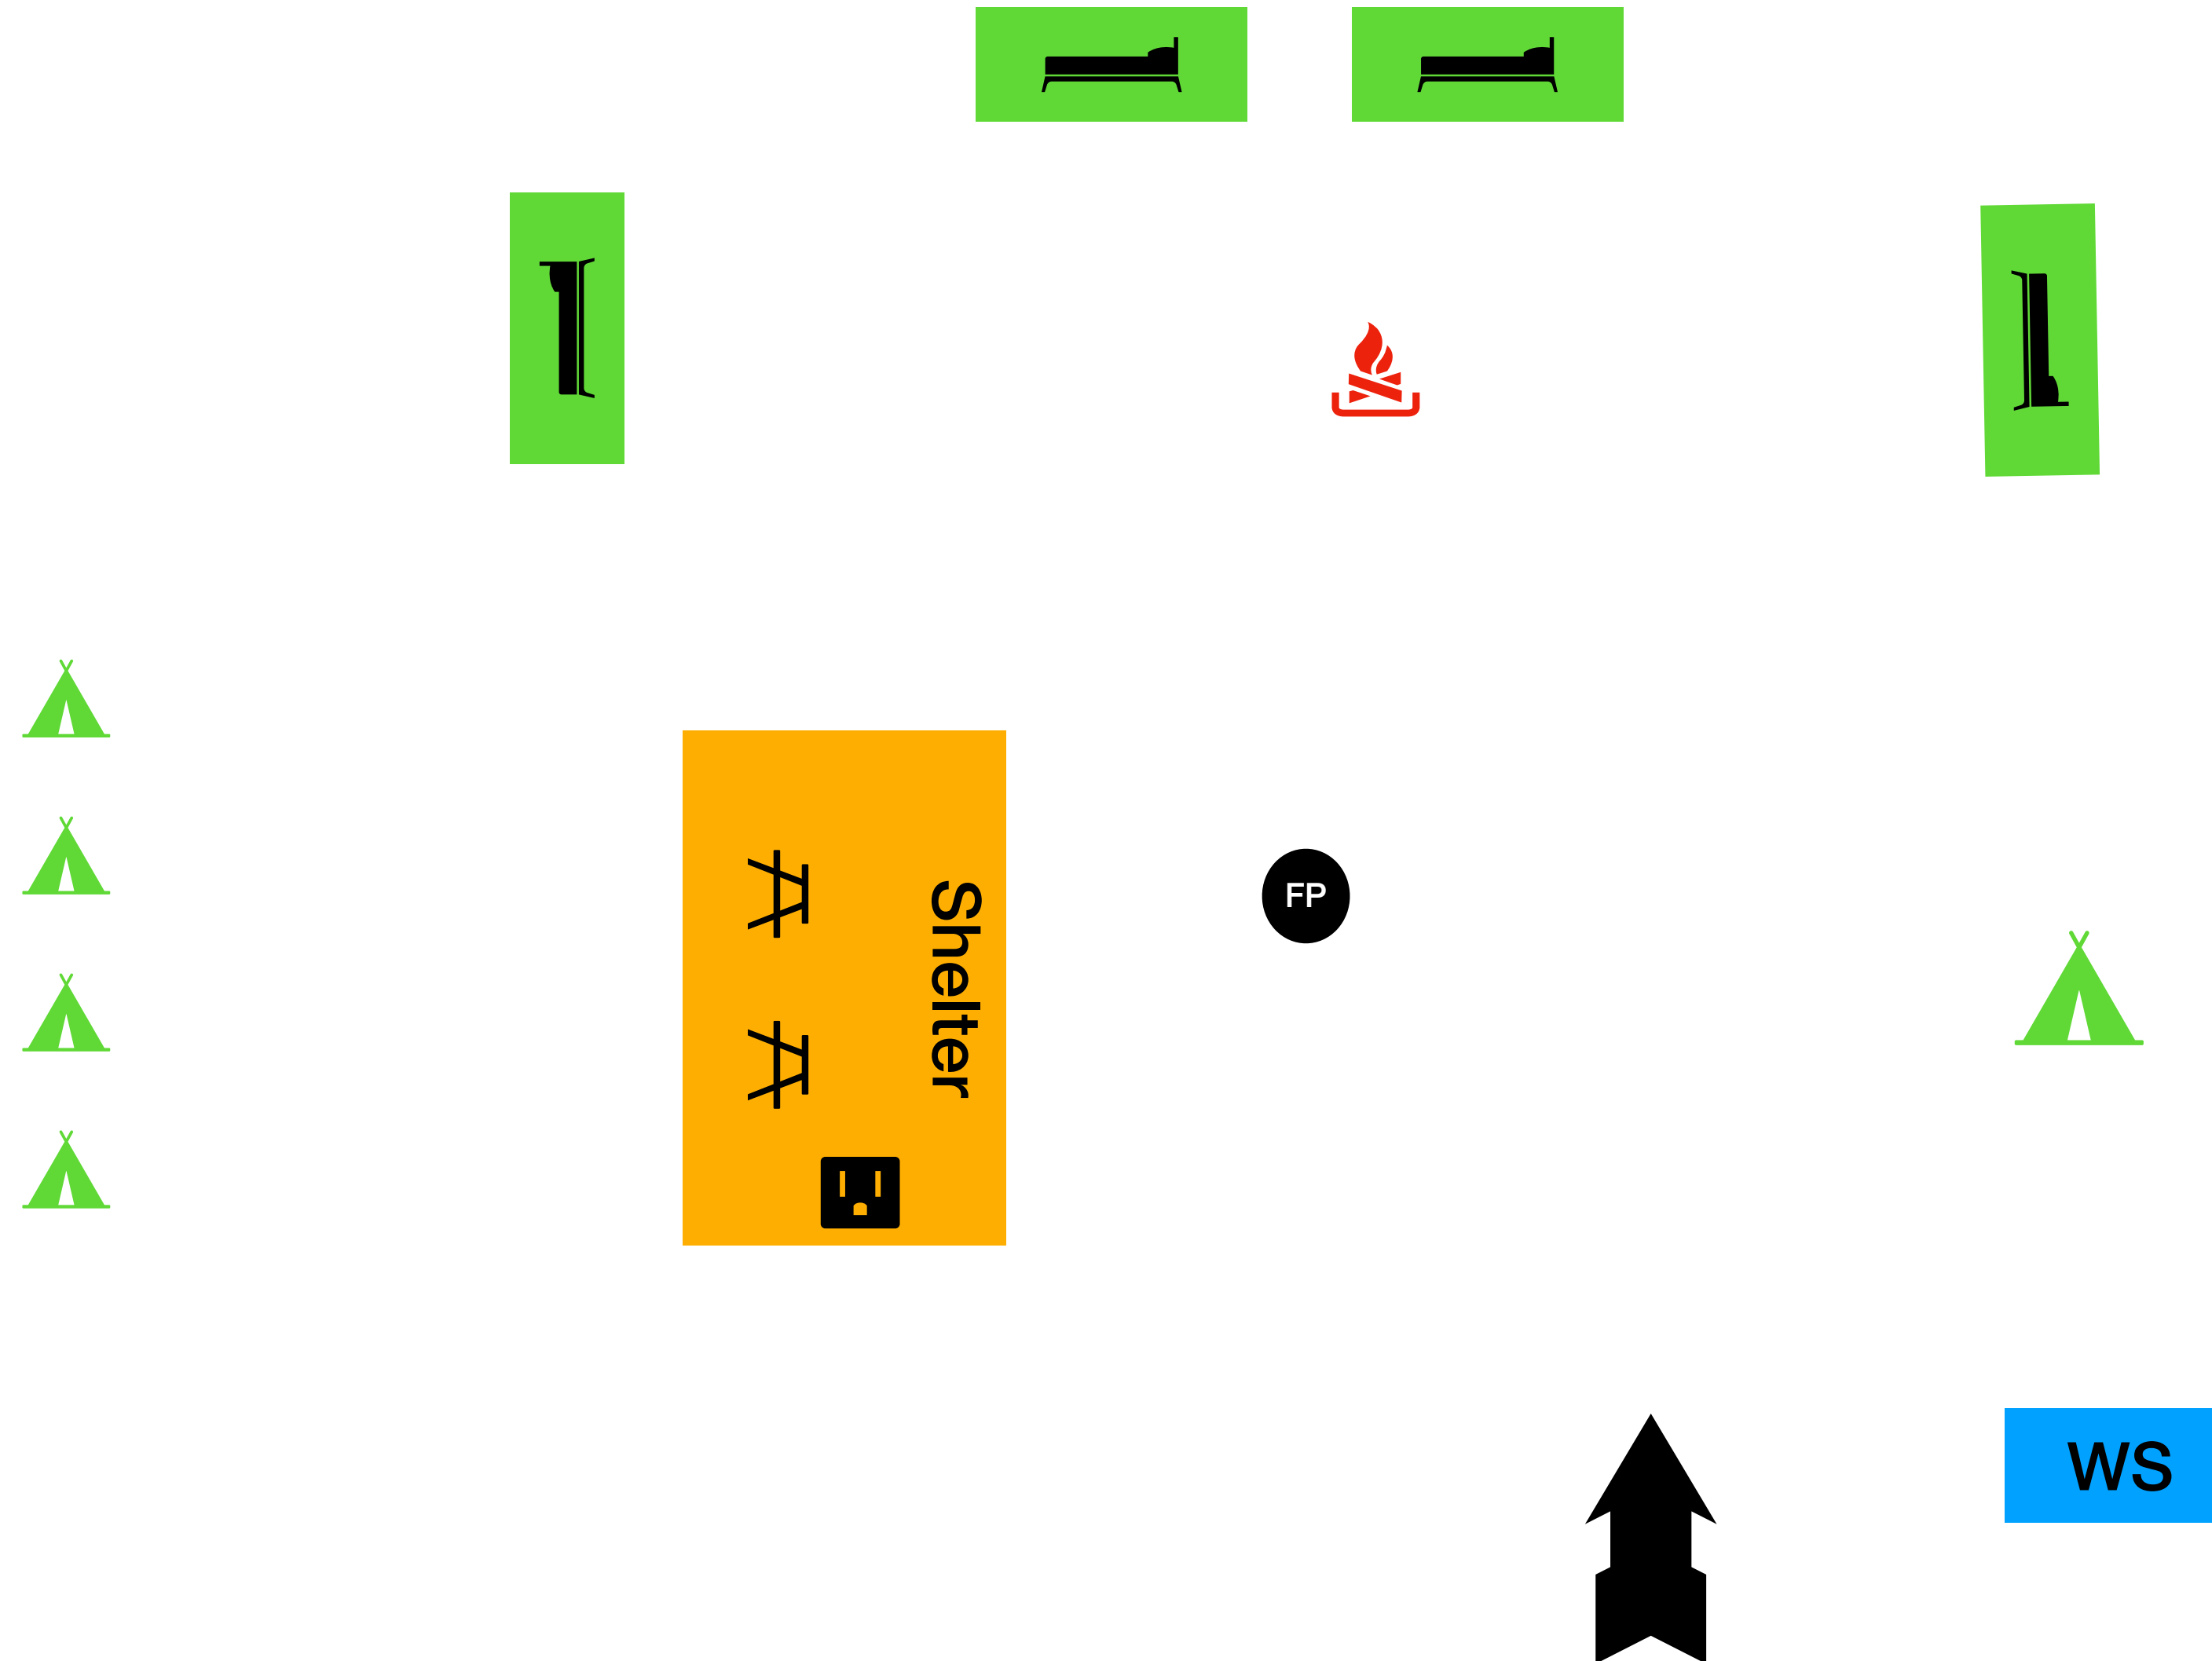

Camp Site #13 - Catawba

Capacity: 38 youth, 2 leaders. Features 8 person adirondacks. ADA accessible. Electricity available.

Note: This Is an approximate layout of this campsite and is subject to change.