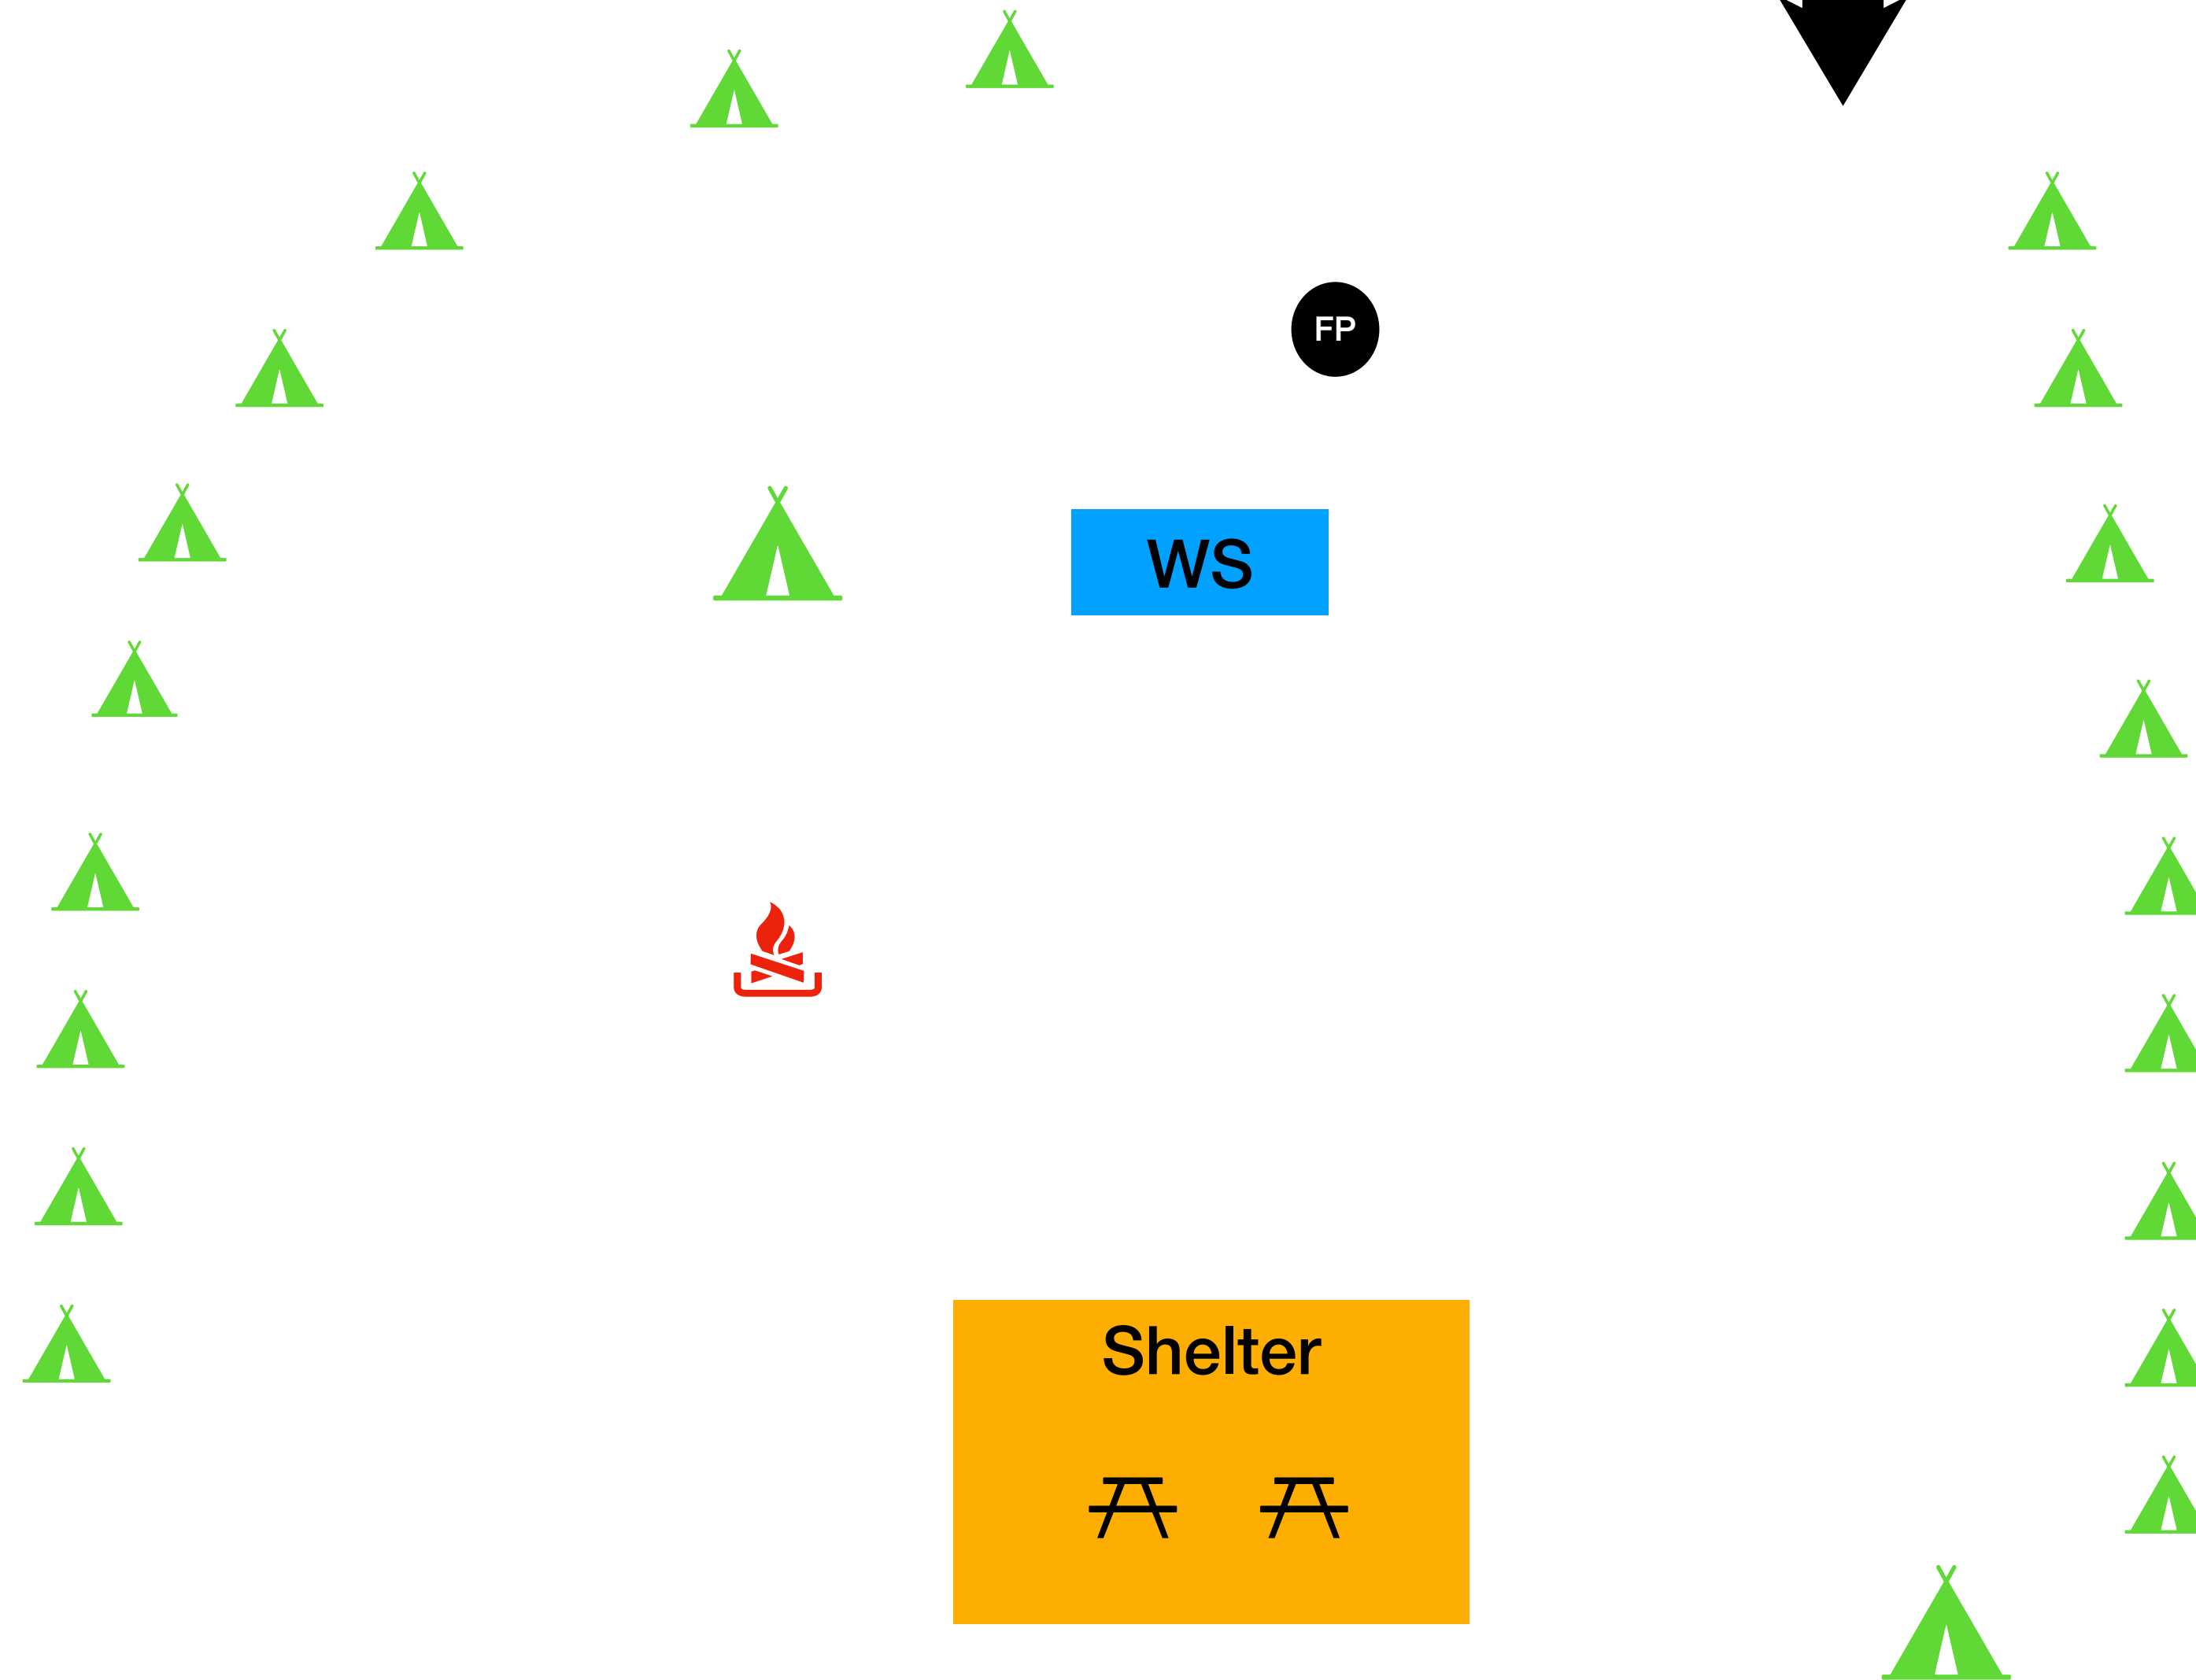

Camp Site #2 - Sequica

Capacity: 38 youth, 4 adults

Note: This Is an approximate layout of this campsite and is subject to change.