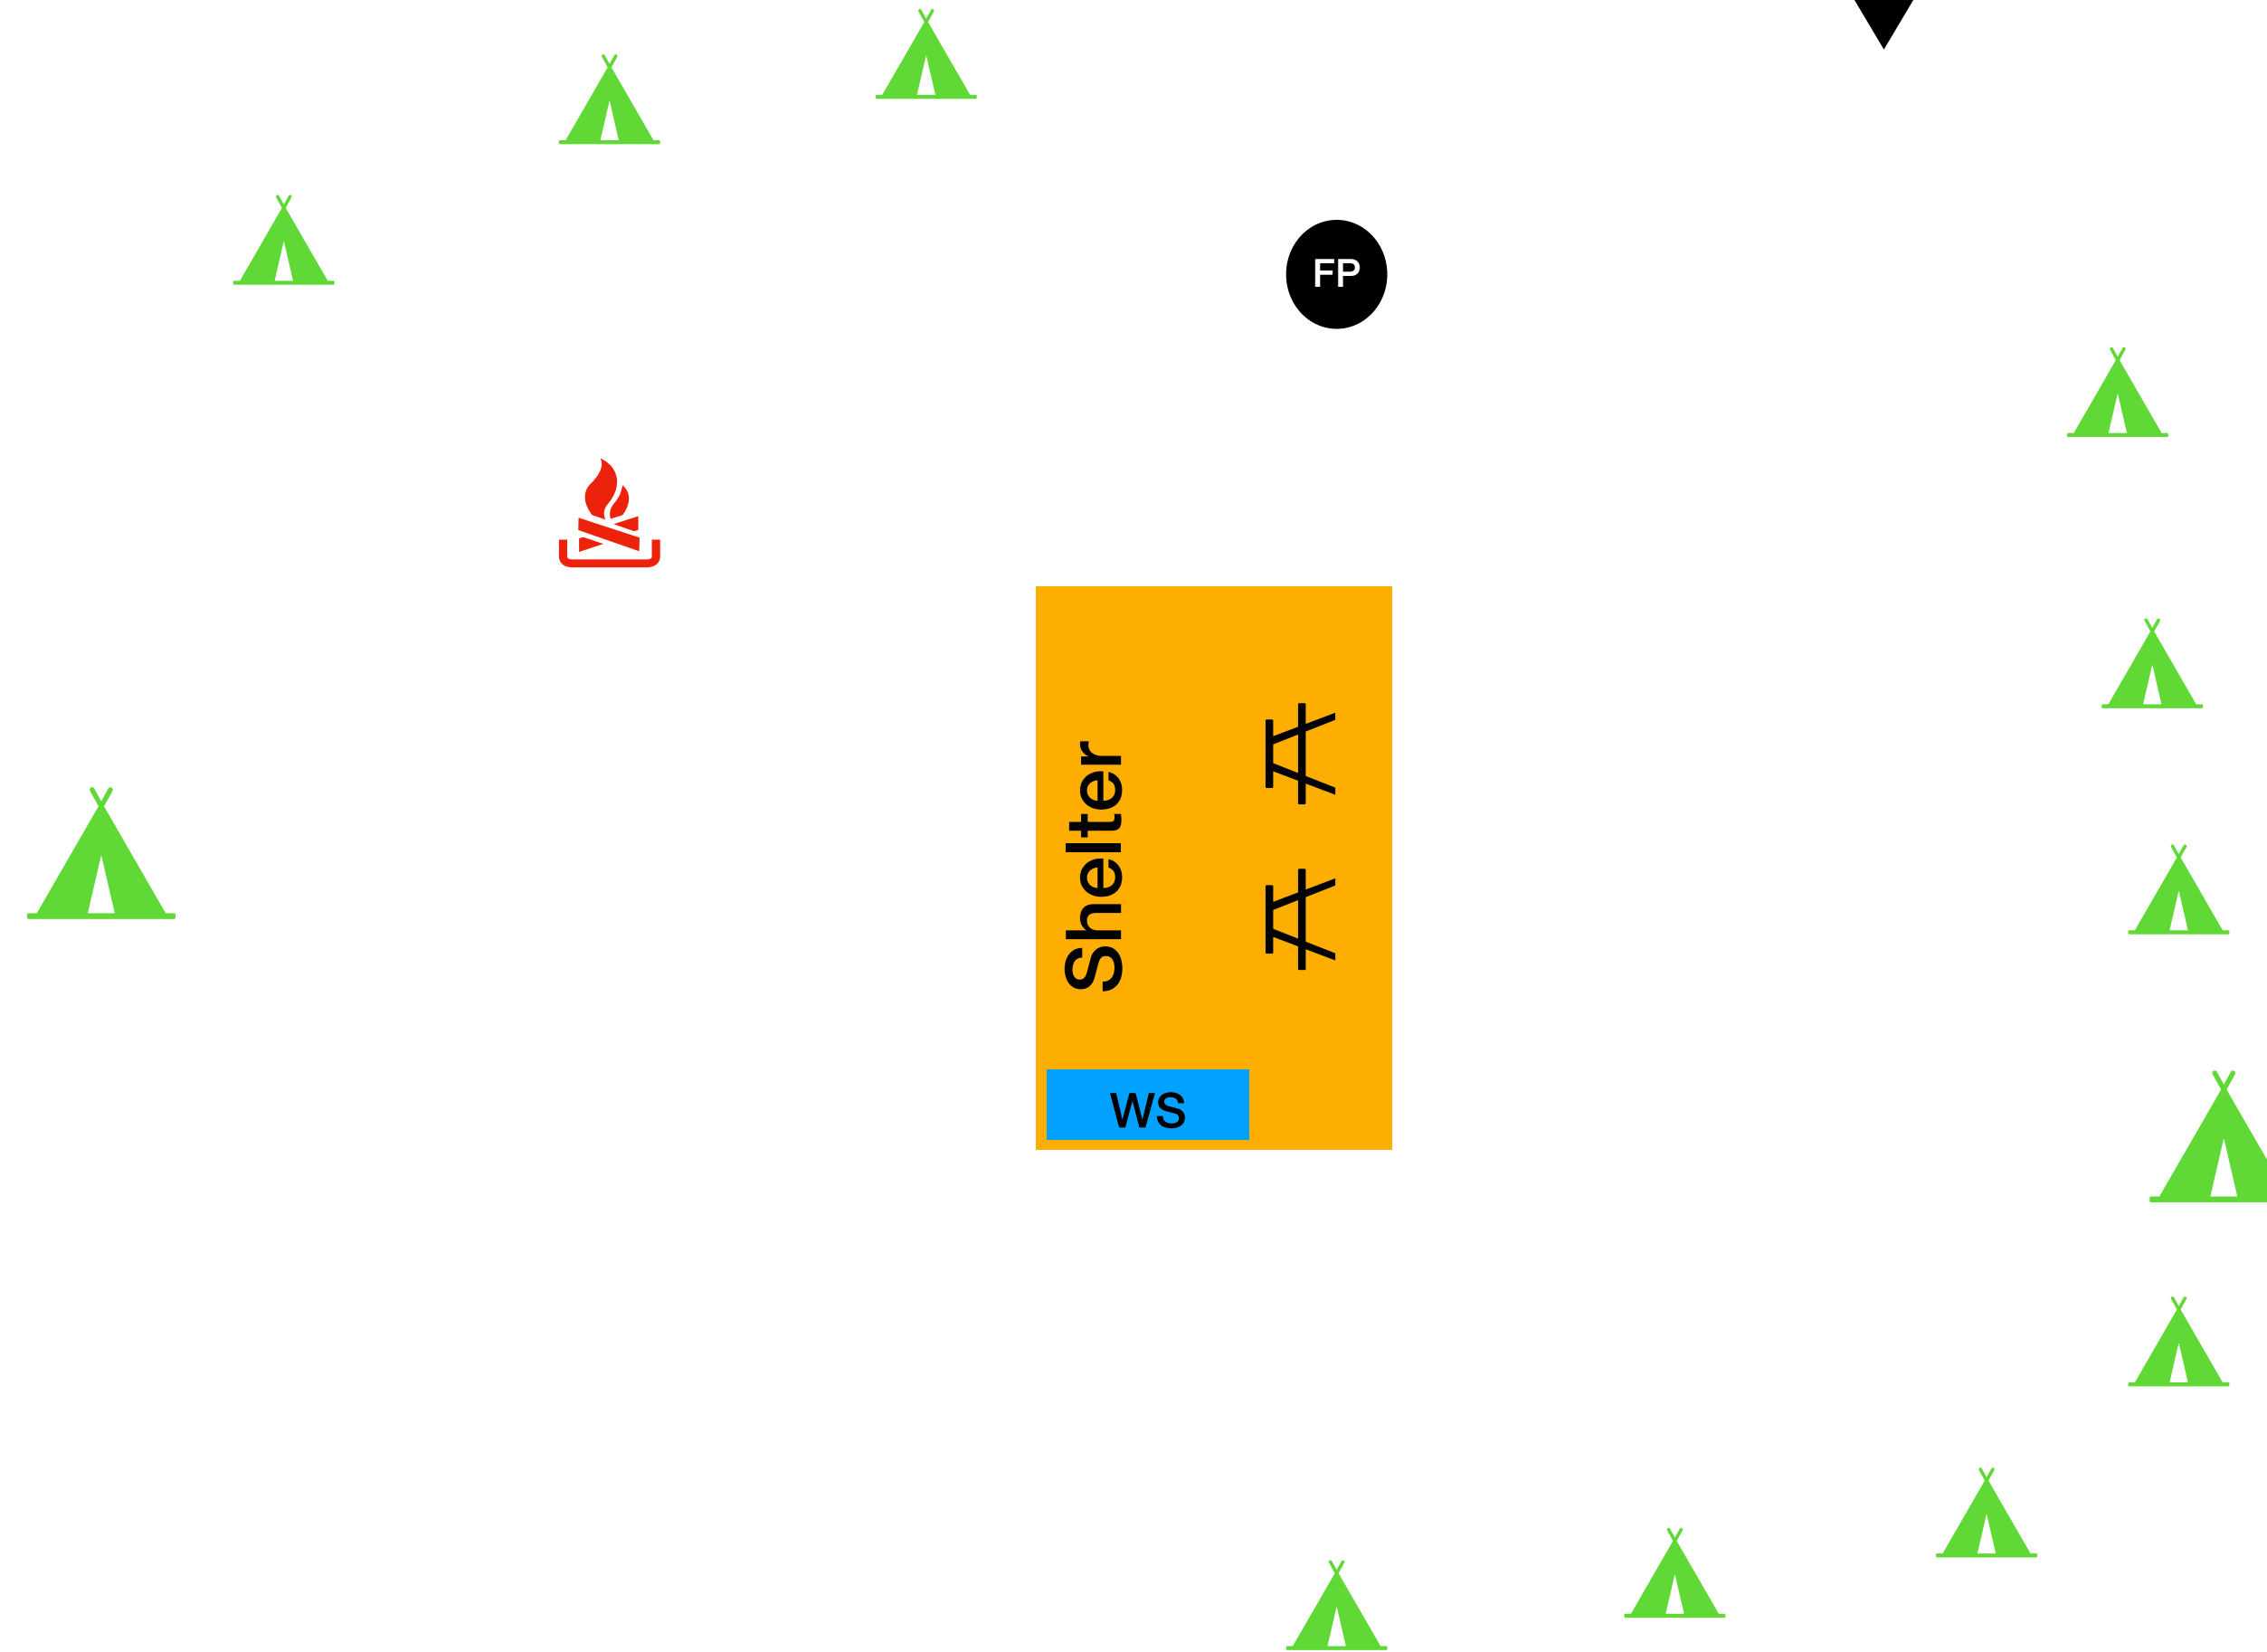

Camp Site #3 - Chippewa

Capacity: 20 youth, 4 adults

Note: This Is an approximate layout of this campsite and is subject to change.