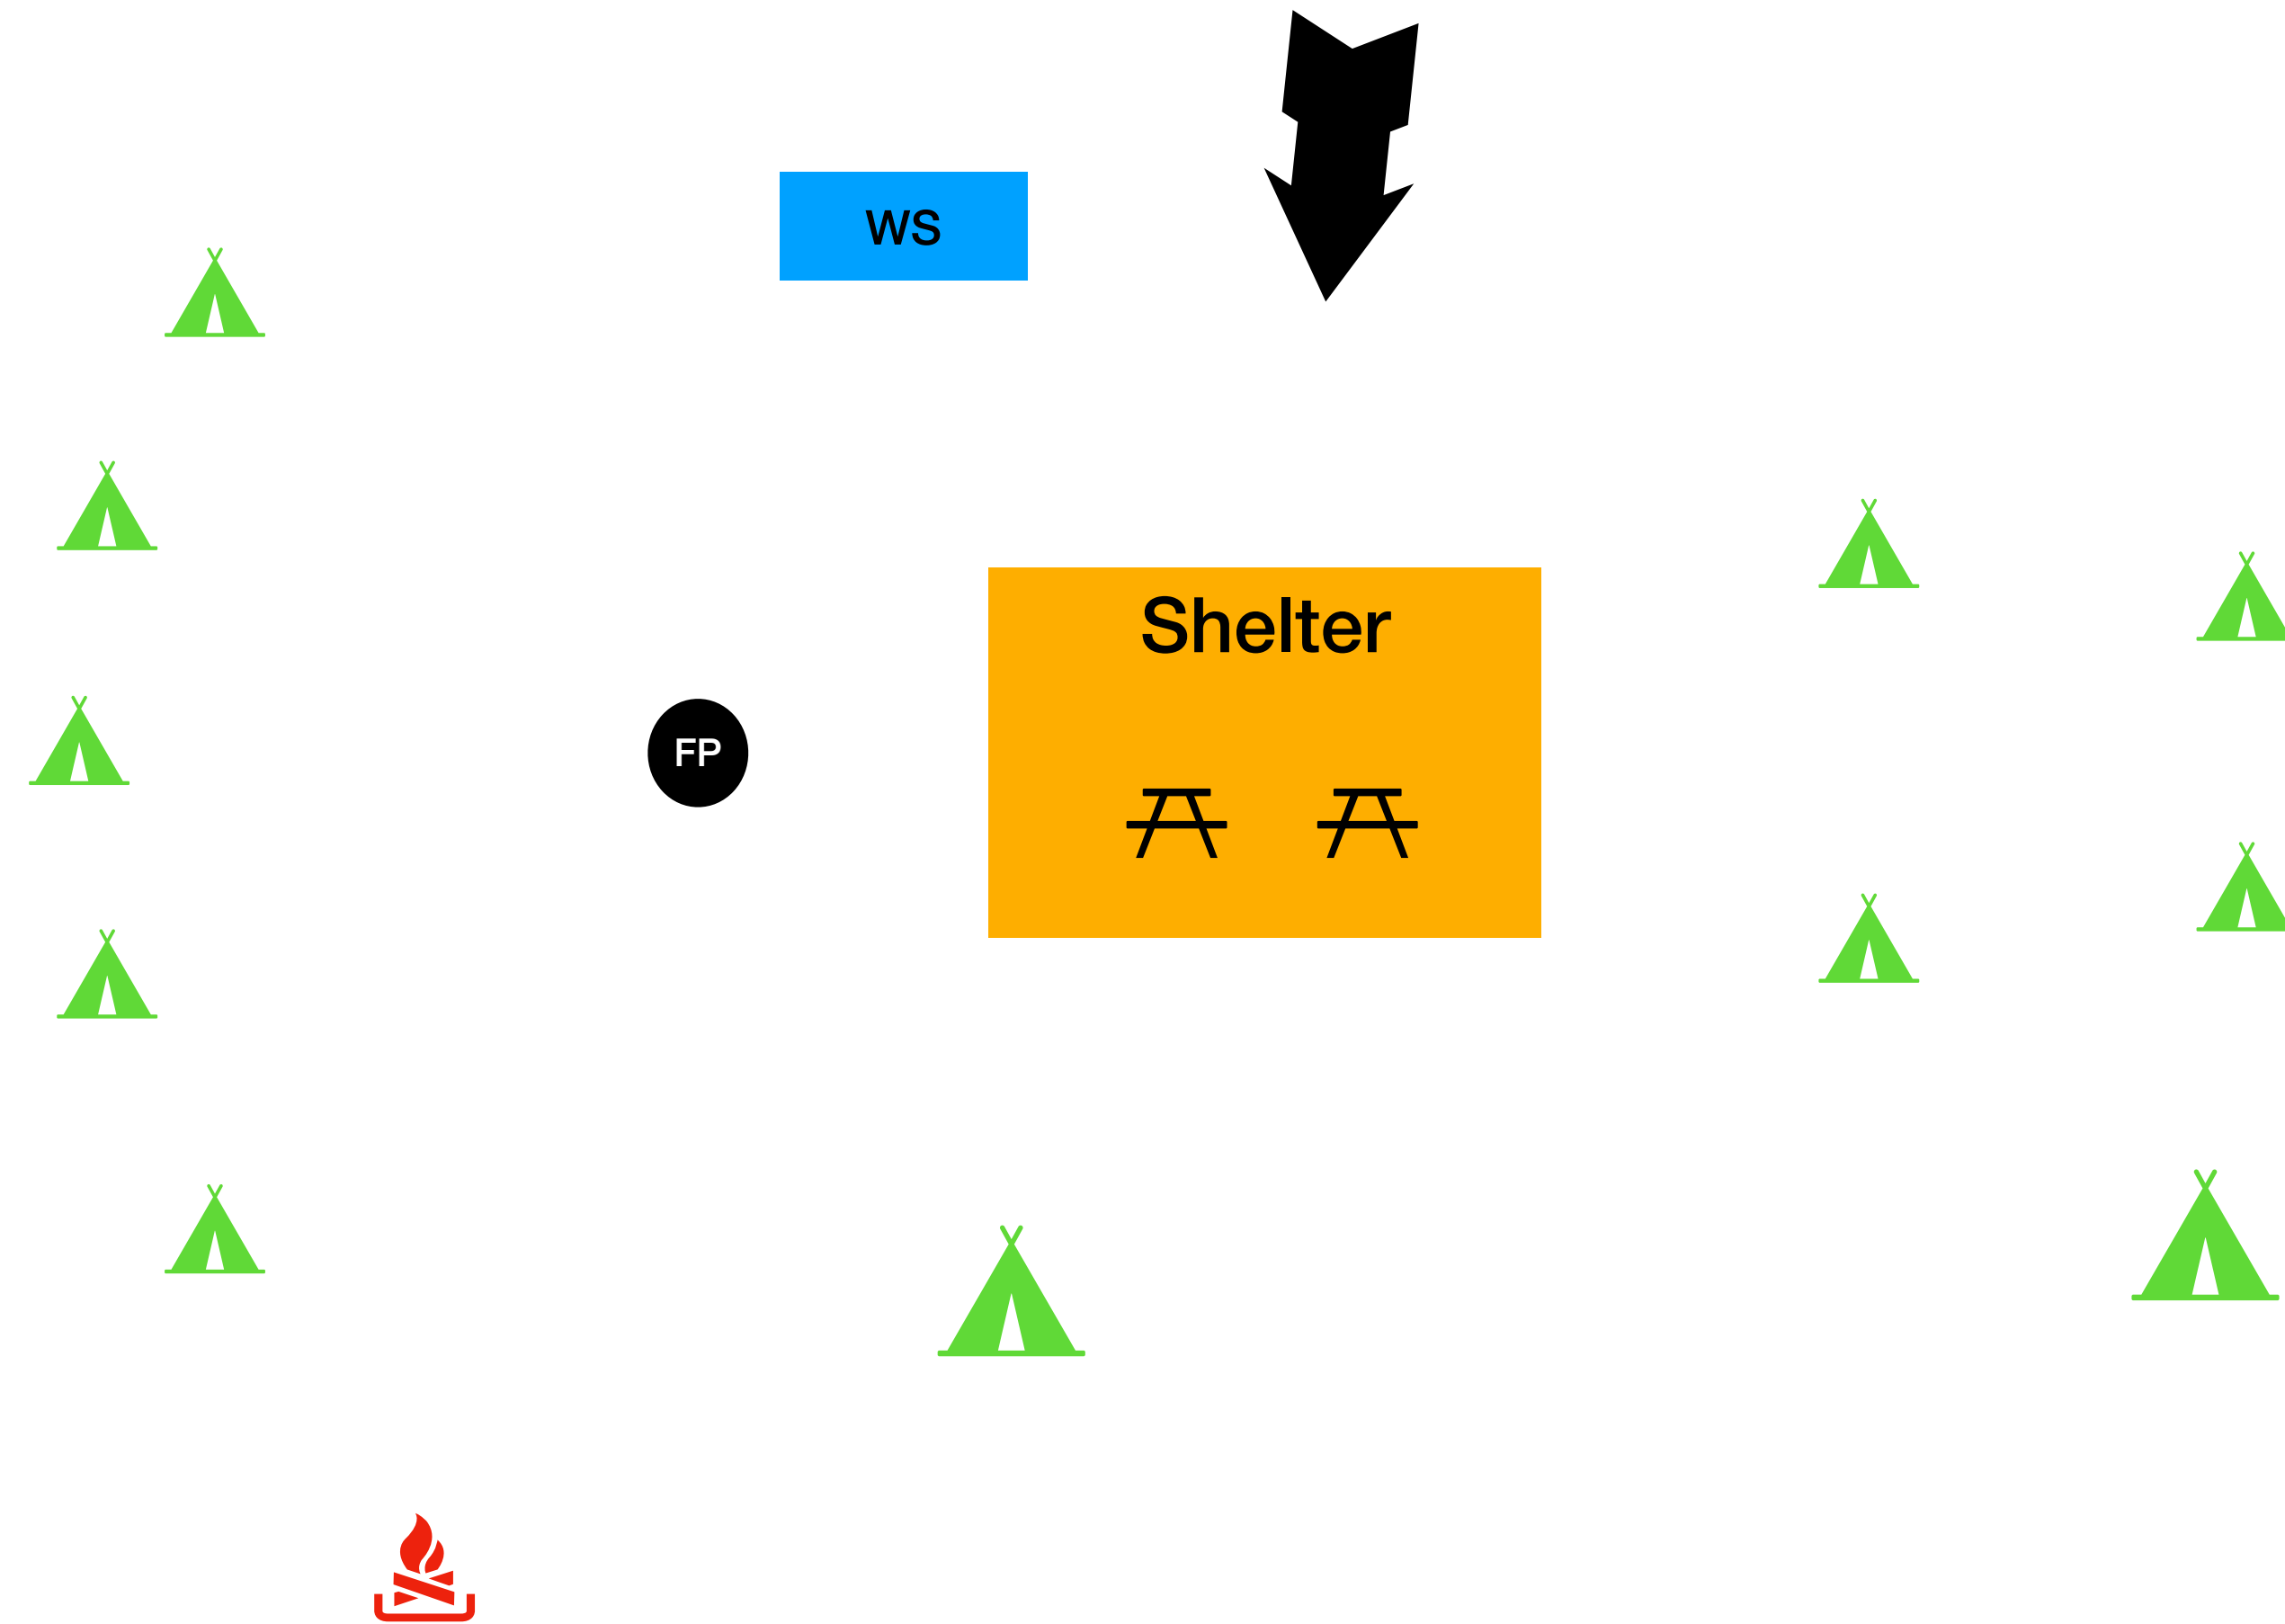

Camp Site #4 - Blackfoot

Capacity: 18 youth, 4 leaders

Note: This Is an approximate layout of this campsite and is subject to change.