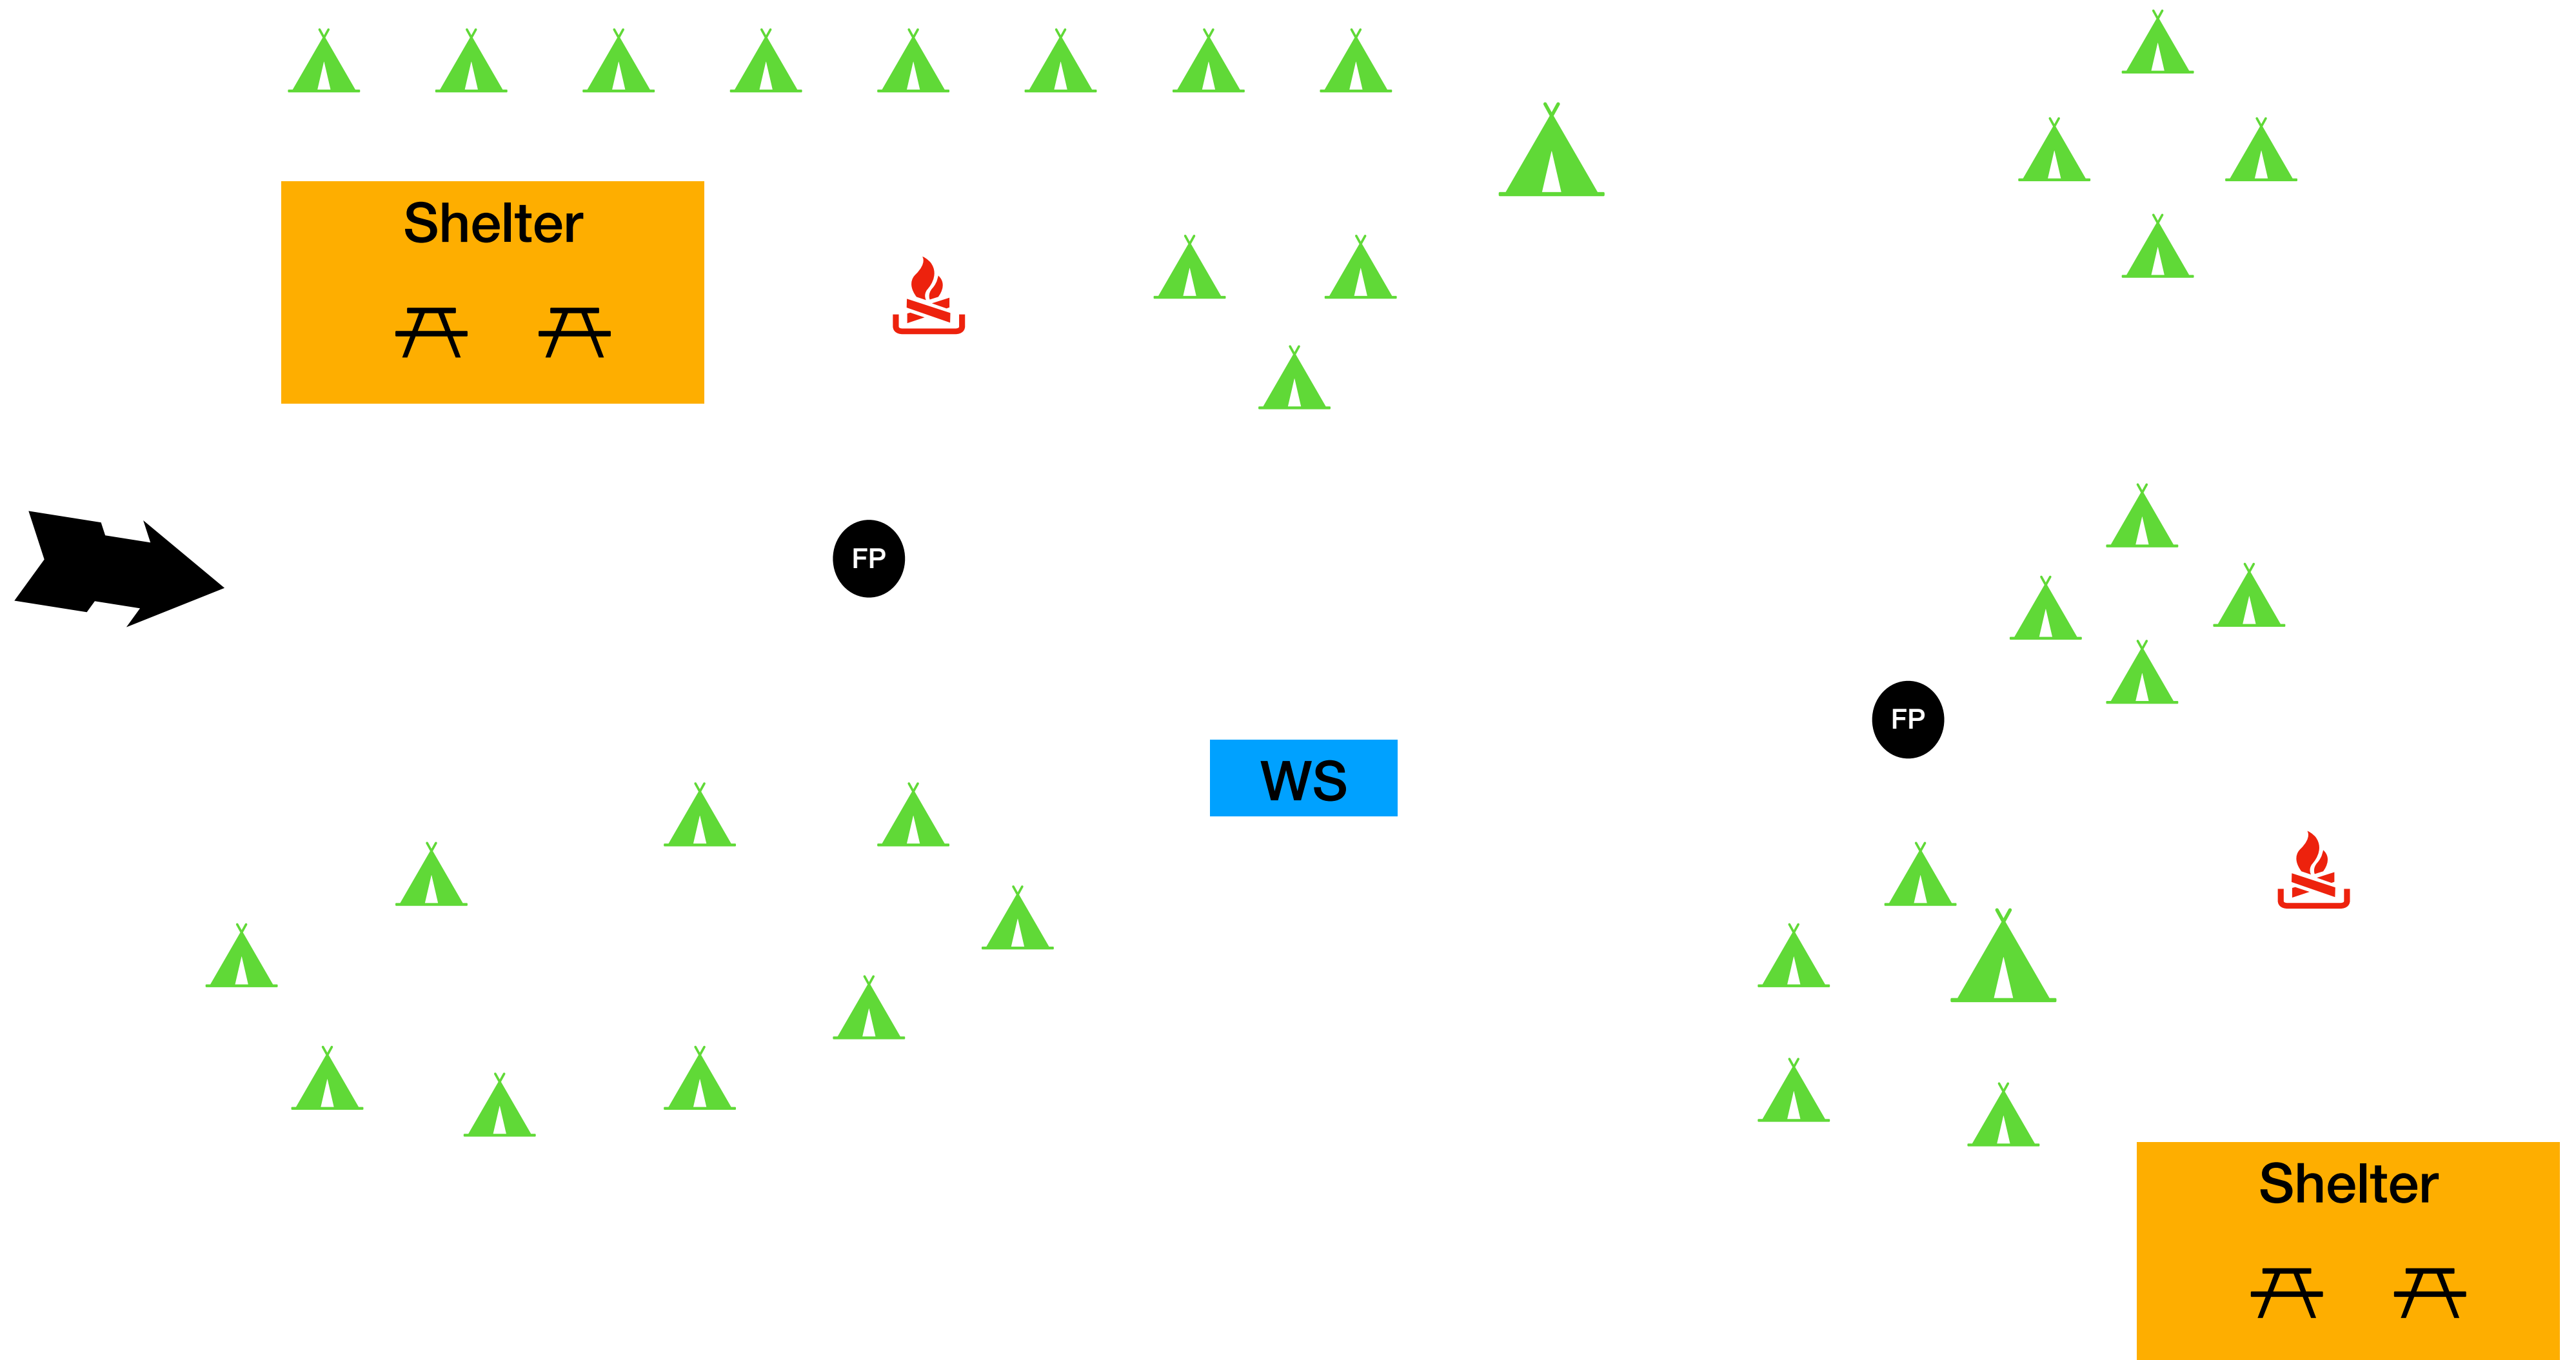

Camp Site #5 - Shawnee

Capacity: 64 youth, 4 leaders.

Note: This Is an approximate layout of this campsite and is subject to change.