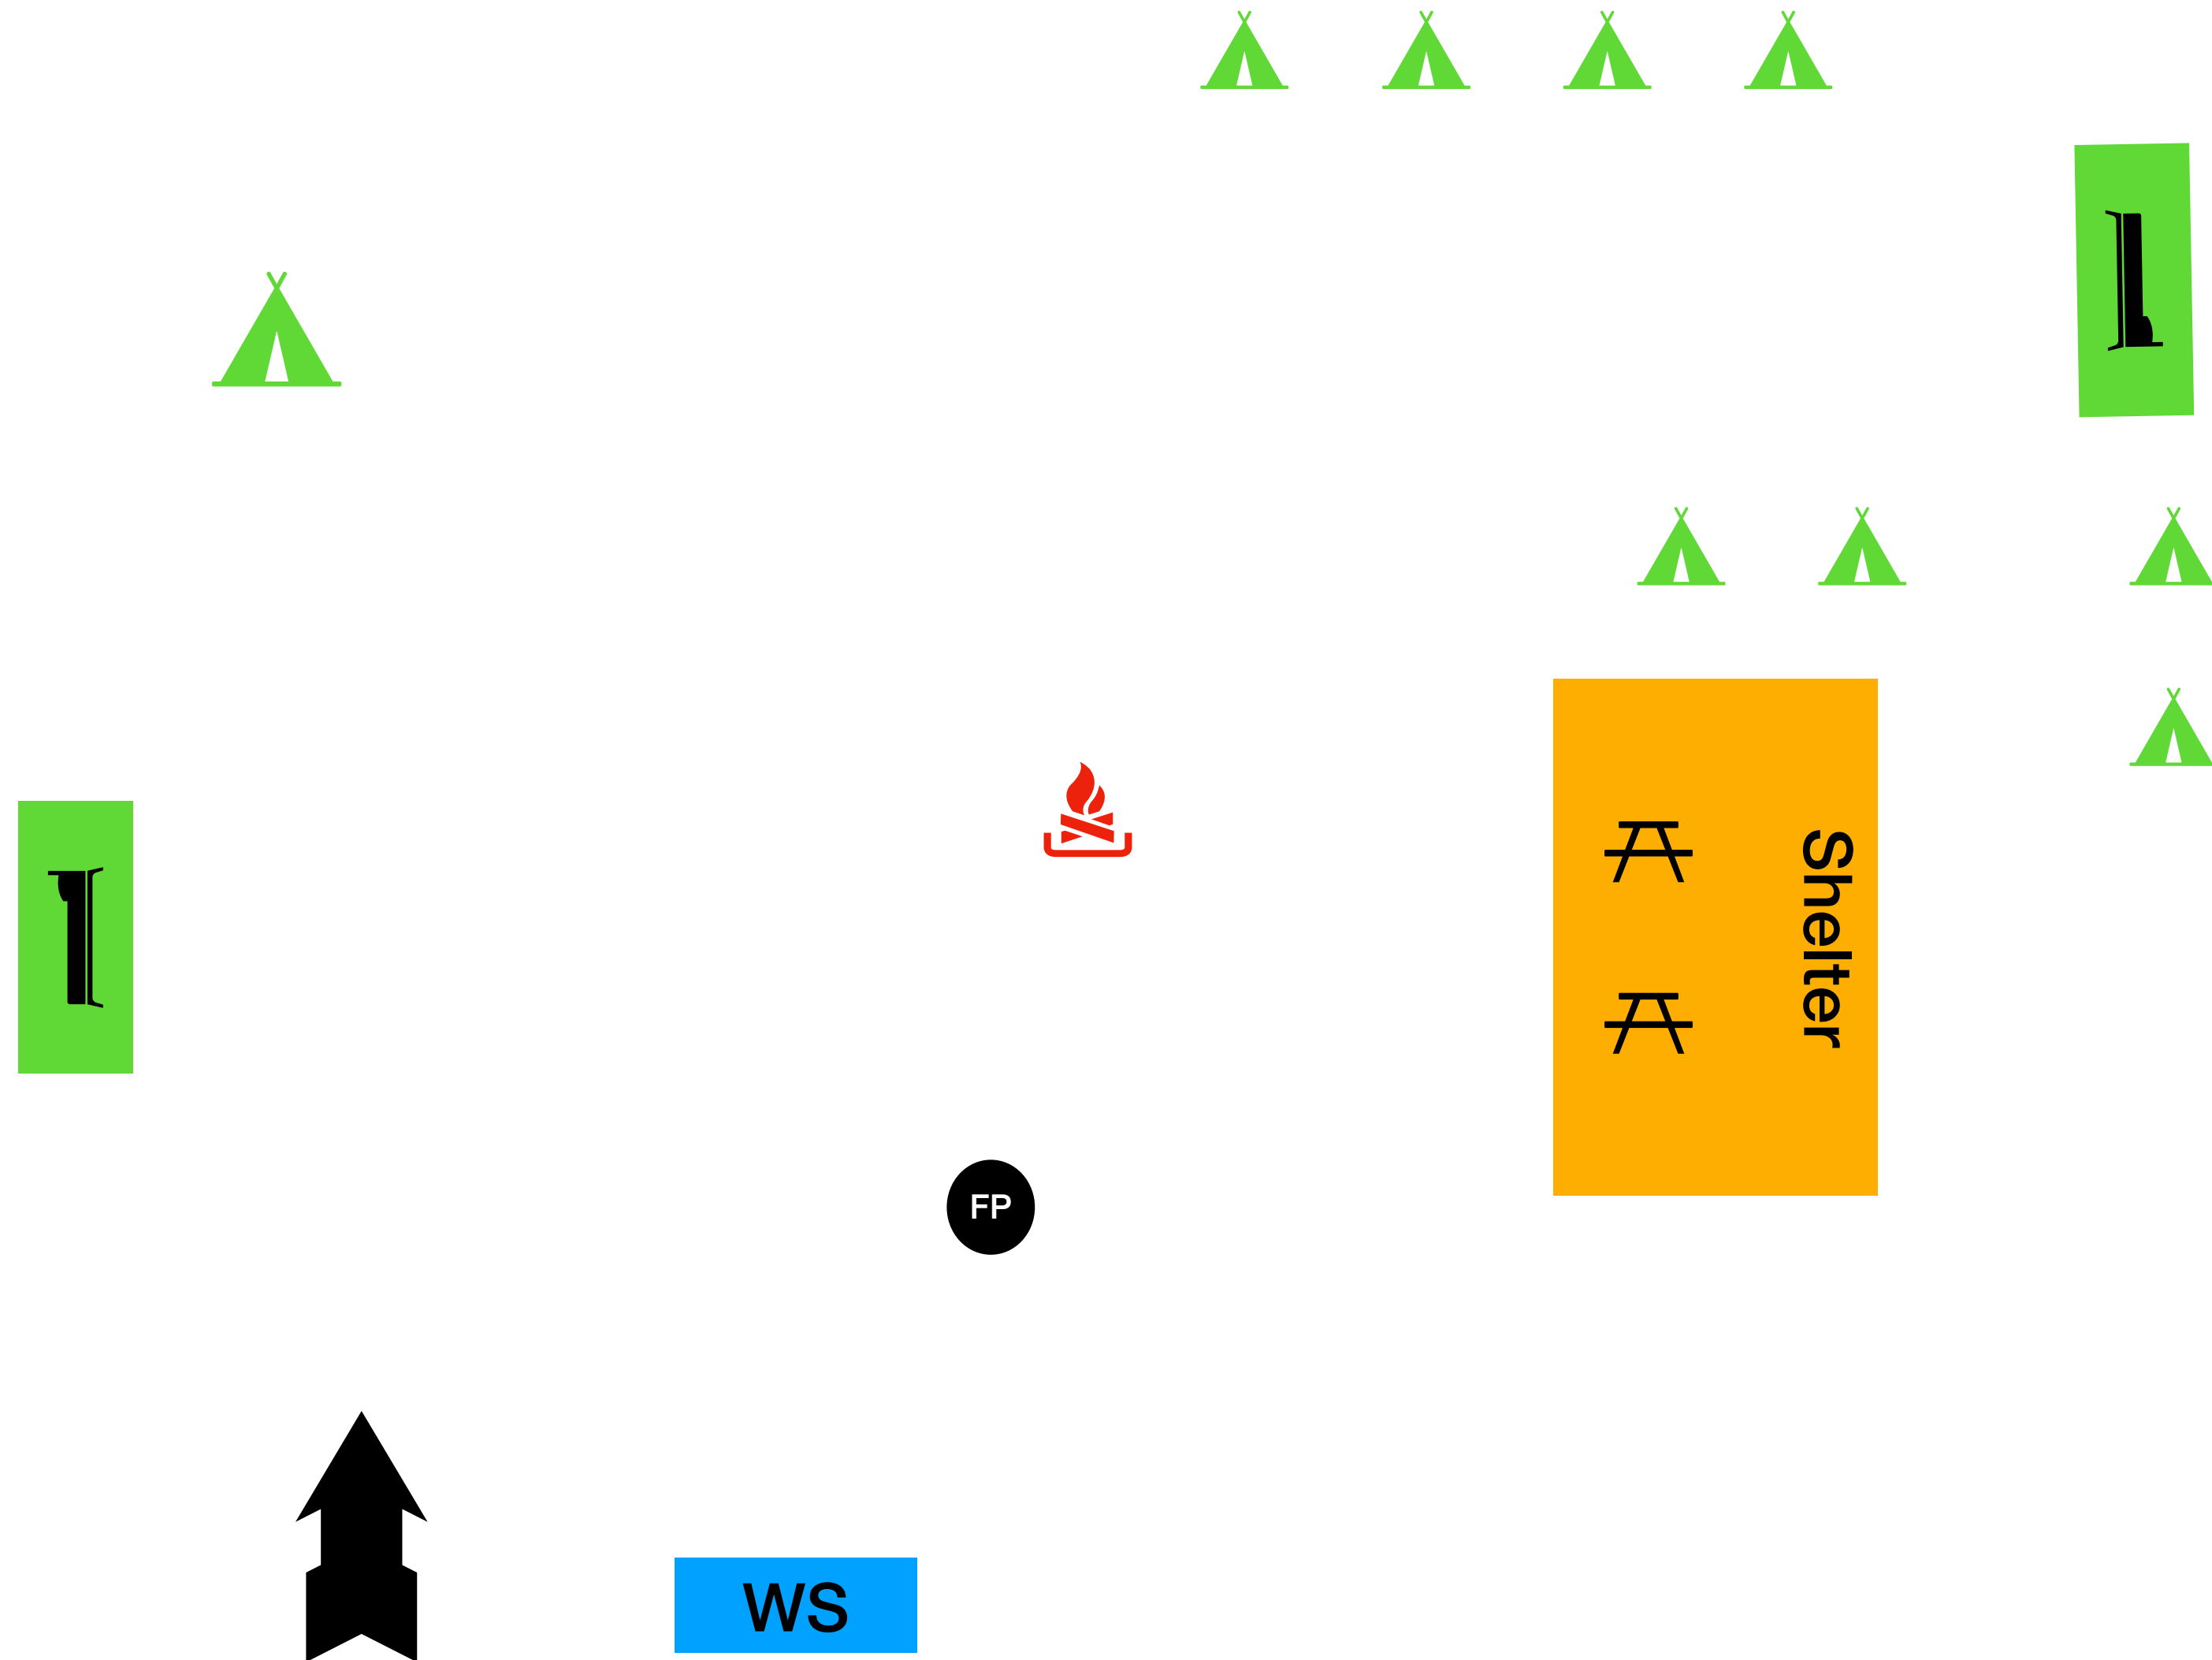

# Camp Site #6 - Kiowah

Capacity: 32 youth, 2 leaders. Features 8 person adirondacks.

Note: This Is an approximate layout of this campsite and is subject to change.