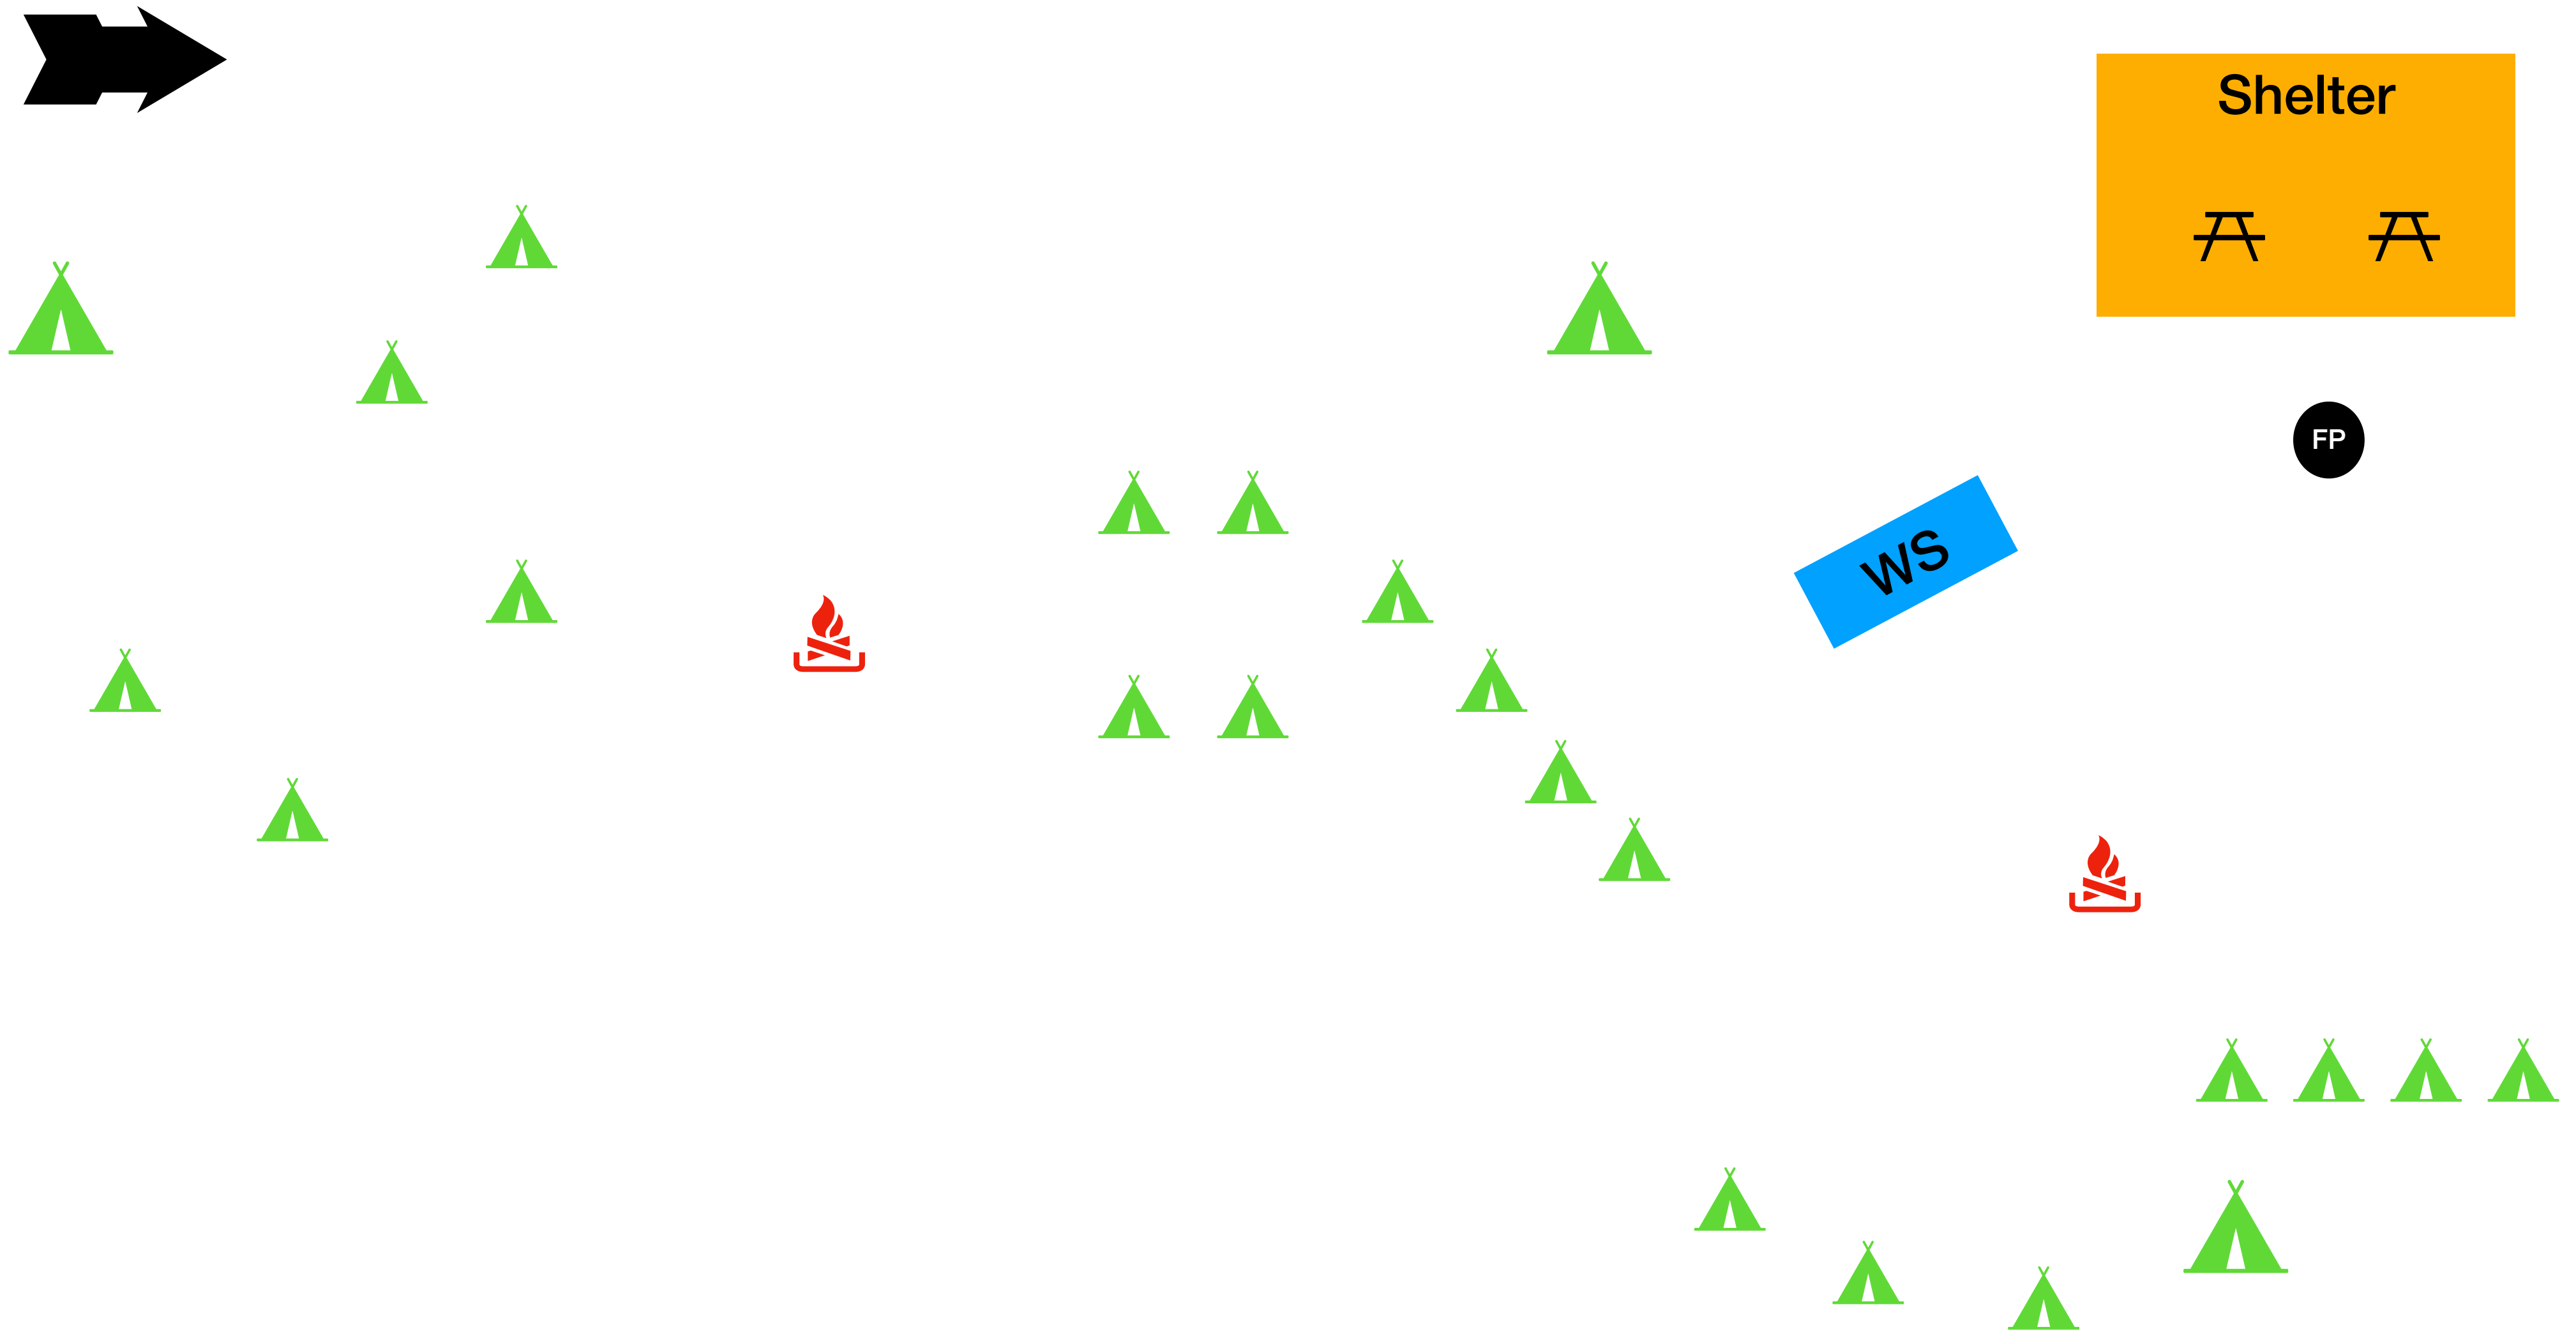

Camp Site #7 - Shoshone

Capacity: 40 youth, 6 leaders.

Note: This Is an approximate layout of this campsite and is subject to change.