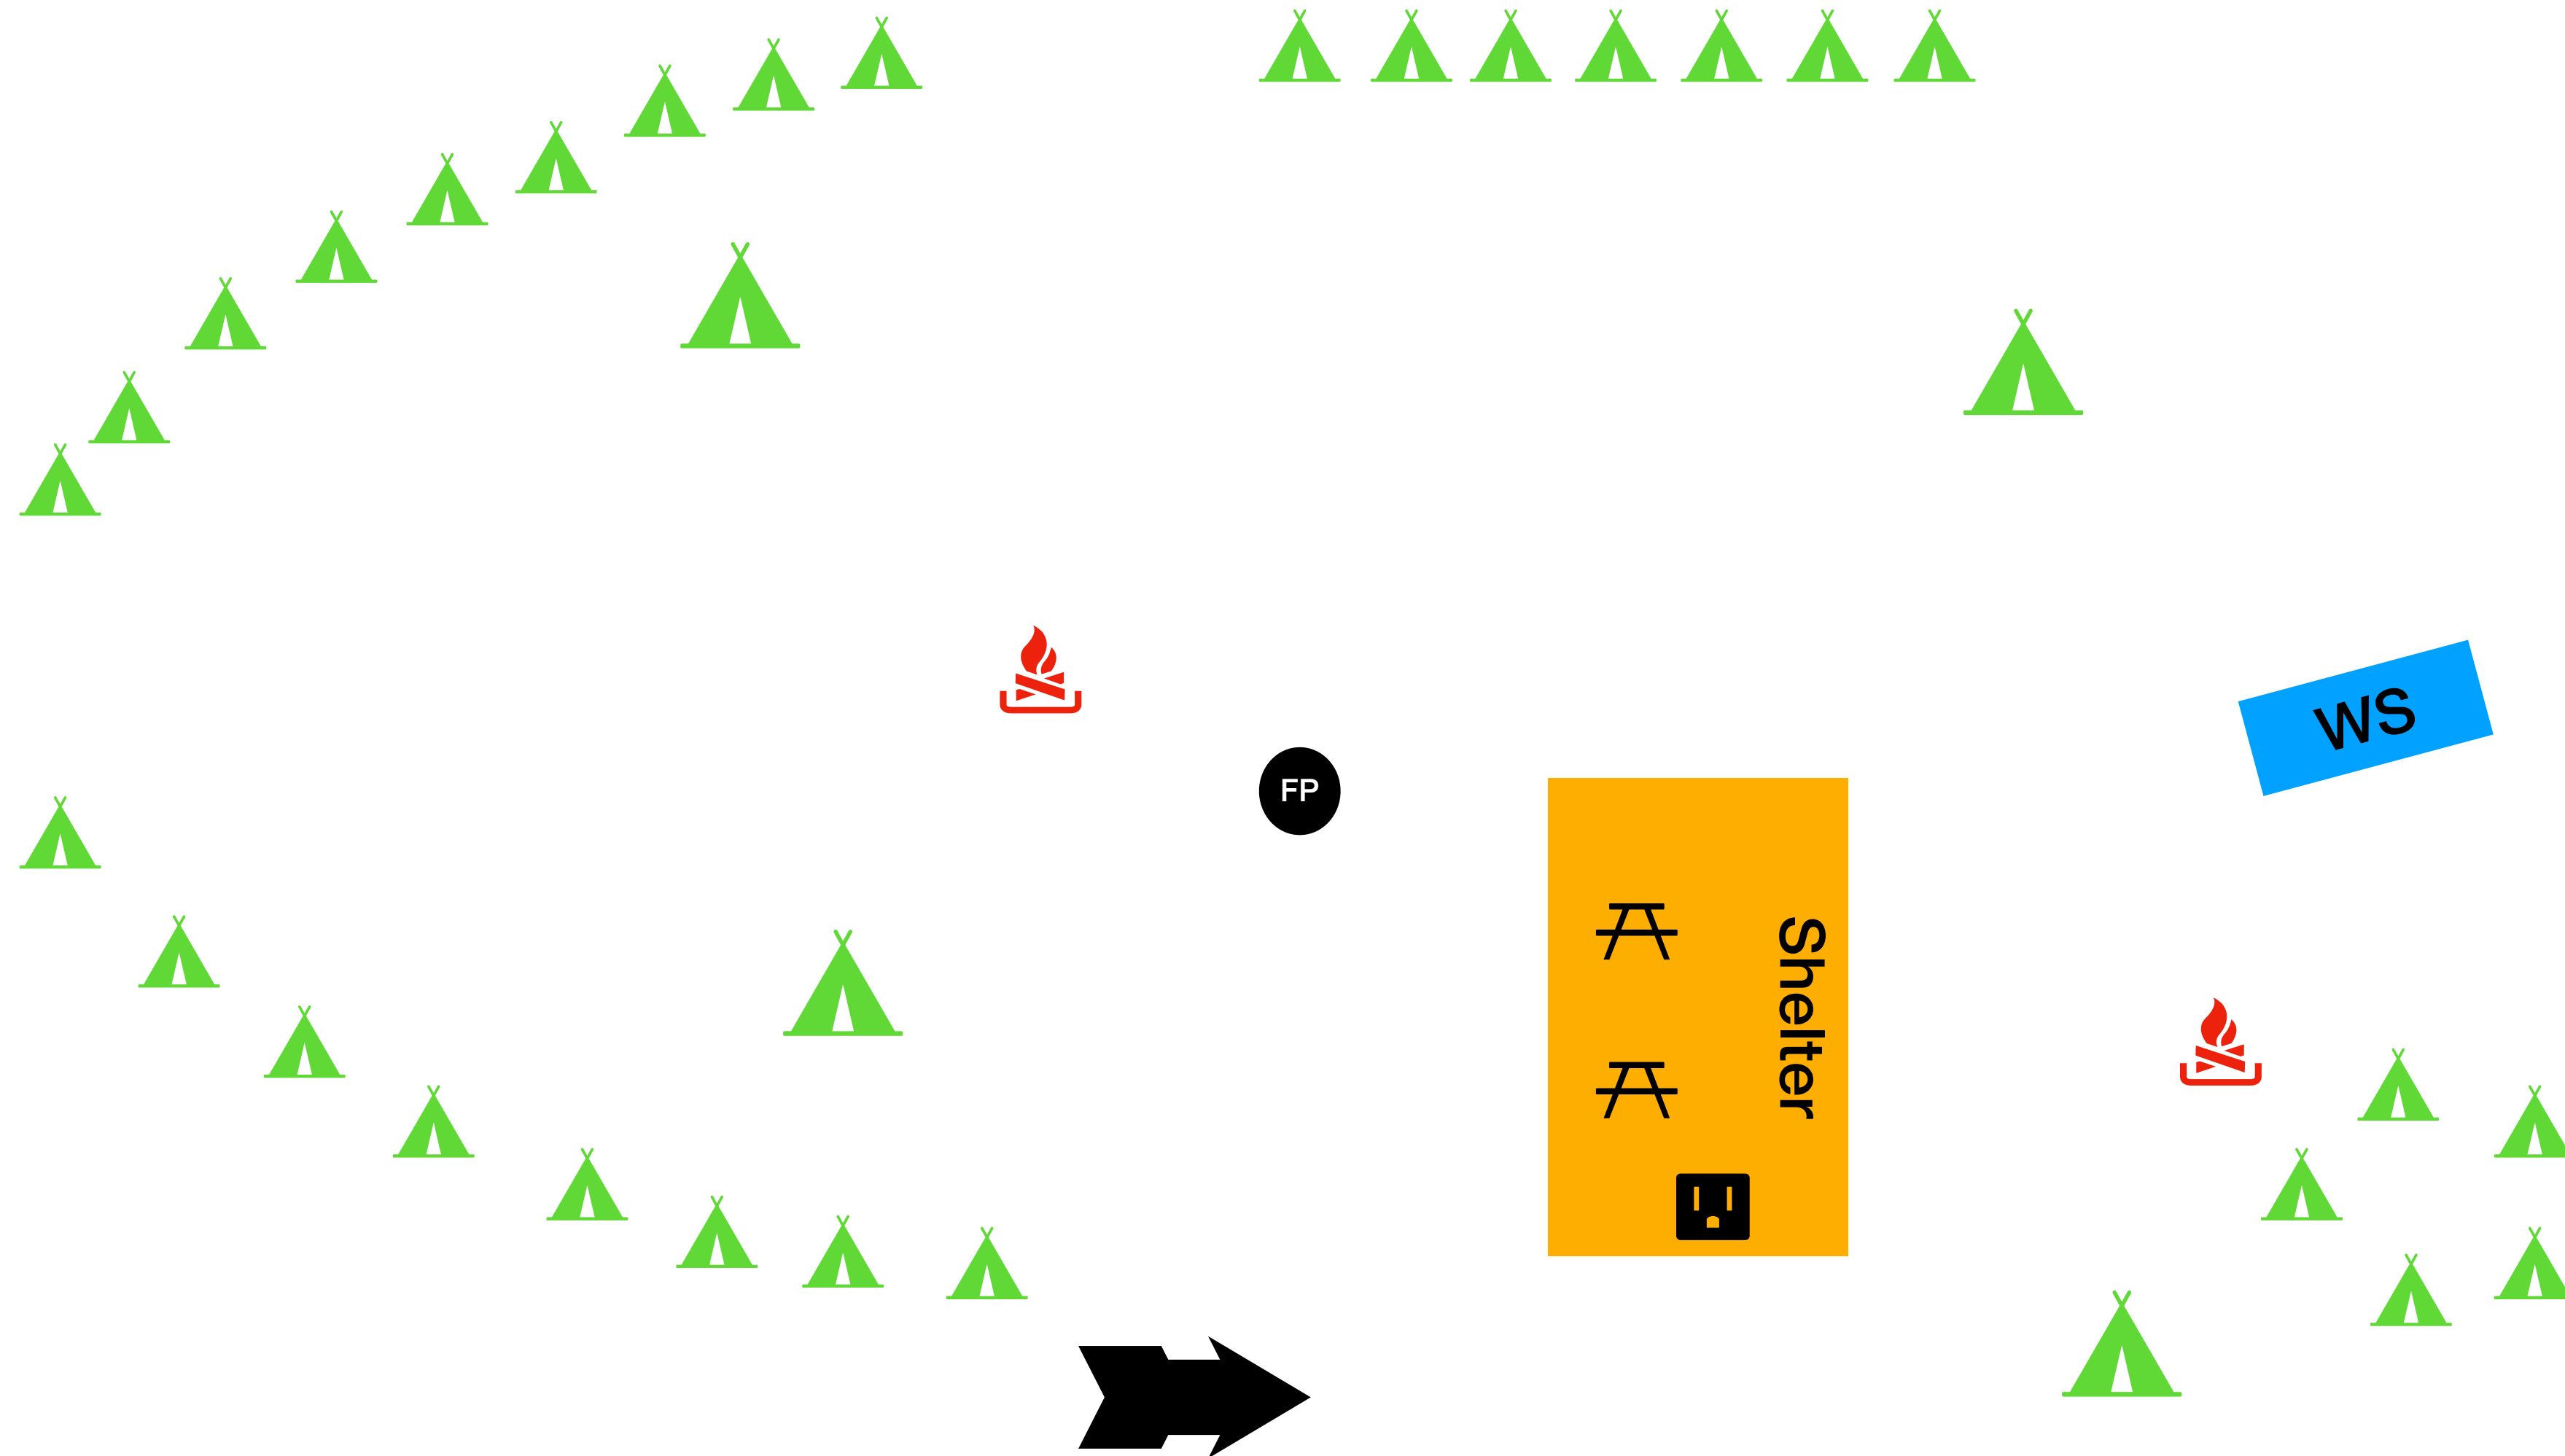

Camp Site #8 - Mohawk

Capacity: 58 youth, 6 leaders. Shelter is wired - bring your own generator.

Note: This Is an approximate layout of this campsite and is subject to change.